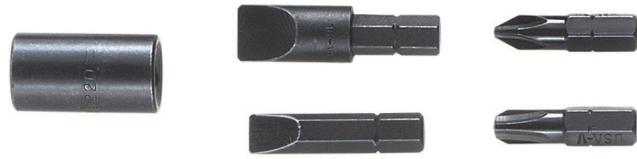

## Screwdriver Bits for Impact Driver Set

This Klein Tools replacement bit set includes four 5/16-Inch drive screwdriver bits. These are replacement bits for the Klein Tools Reversible Impact-Driver, which is great for turning rusted, frozen, or other stubborn screws. The replacement bit sizes are two regular slotted tips and two Phillips-tip bits.

### Specifications

<b>For Use With:</b>	Impact Driver Set (70220)	<b>Phillips Bits:</b>	#2 and #4
<b>Slotted Bits:</b>	5/16" (0.8 cm) and 1/2" (1.3 cm)	<b>Package Quantity:</b>	2 Bits
<b>Weight:</b>	4 oz (113 g)		