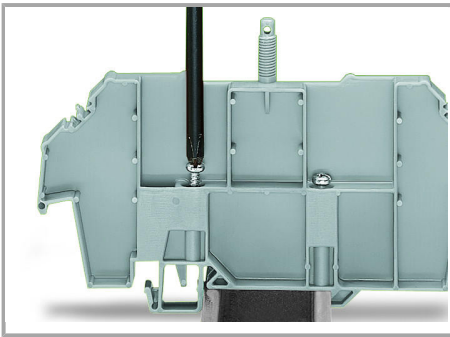

Assembly

Tightening both securing screw (left) and mounting screw (right).