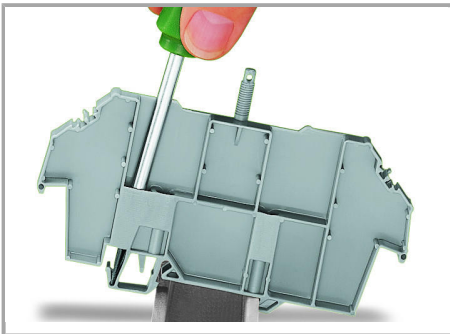

Downloads

CAD/CAE-Data

CAE data

EPLAN Data Portal 709-169	URL	Download

Handling Instructions

Assembly

Subject to changes. Please also observe the further product documentation!

Snapping a cover carrier onto the DIN-rail.

Assembly

Tightening both securing screw (left) and mounting screw (right).

Securing screw – prevents lifting off from the rail.

Mounting screw – prevents the cover carrier from being moved on the rail.

Removal

Removing a cover carrier from the DIN-rail.

Subject to changes. Please also observe the further product documentation!

Safety

Cover with lead seals:

Using covers without lead seals, the thread dome-head can be broken off.