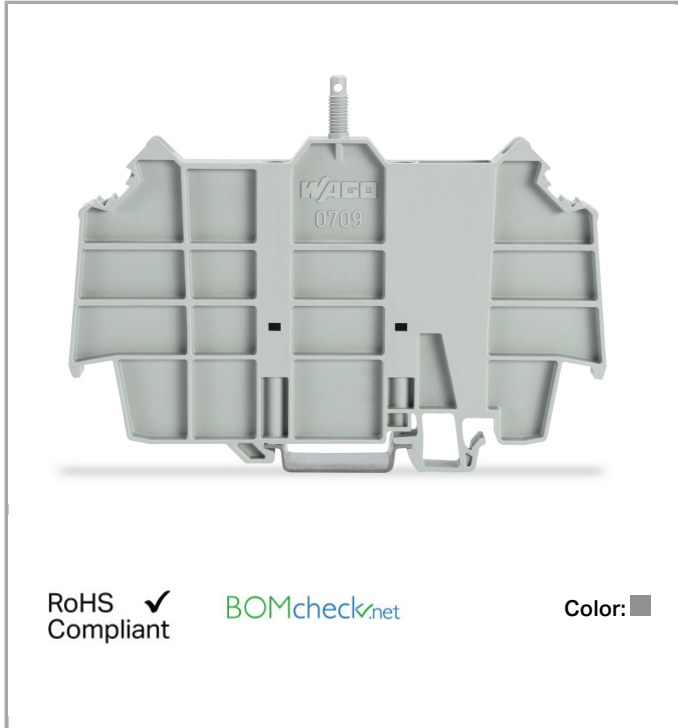

Data sheet | Item number: 709-169

Cover carrier; Type 3; gray

www.wago.com/709-169

Subject to changes. Please also observe the further product documentation!

WAGO Kontakttechnik GmbH & Co. KG
Hansastr. 27
32423 Minden
Phone: +49571 887-0 | Fax: +49571 887-169
Email: info.de@wago.com | Web: www.wago.com

Do you have any questions about our products?
We are always happy to take your call at {0}.

Data

Technical Data

Main product function	Mounting Accessories
Mounting type	DIN-35 rail

Geometrical Data

Width	8 mm / 0.315 inch
Height from upper-edge of DIN-rail	73.6 mm / 2.898 inch
Depth	128.3 mm / 5.051 inch