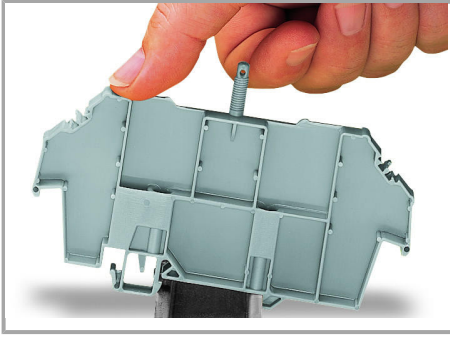

Downloads

CAD/CAE-Data

CAE data

EPLAN Data Portal 709-169	URL	Download

Handling Instructions

Assembly

Subject to changes. Please also observe the further product documentation!

Snapping a cover carrier onto the DIN-rail.

Assembly

Tightening both securing screw (left) and mounting screw (right).

Securing screw – prevents lifting off from the rail.

Mounting screw – prevents the cover carrier from being moved on the rail.

Removal