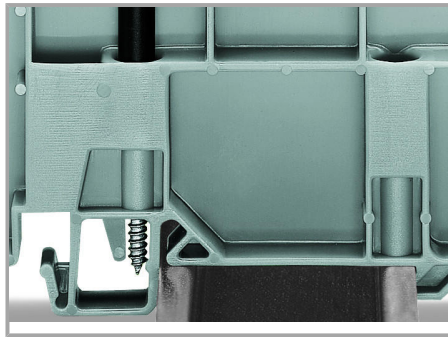

Downloads

CAD/CAE-Data

CAE data

EPLAN Data Portal 709-169	URL	Download

Handling Instructions

Assembly

Subject to changes. Please also observe the further product documentation!

Snapping a cover carrier onto the DIN-rail.

Assembly

Tightening both securing screw (left) and mounting screw (right).

Securing screw – prevents lifting off from the rail.

Mounting screw – prevents the cover carrier from being moved on the rail.

Removal