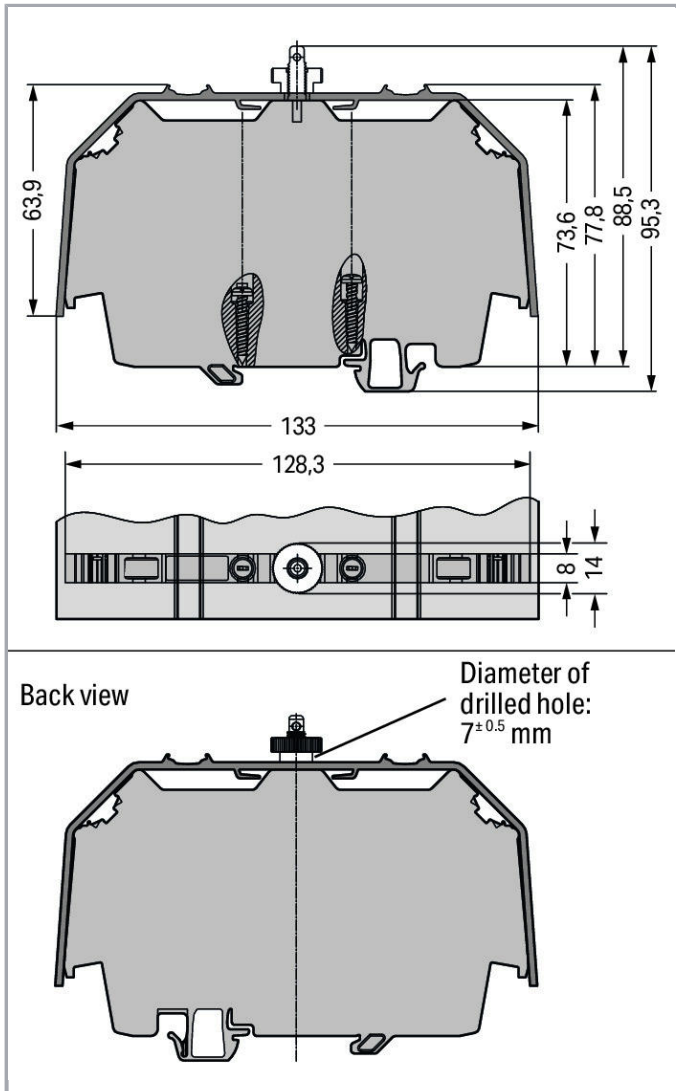

Do you have any questions about our products?
We are always happy to take your call at {0}.

Data

Technical Data

Main product function	Mounting Accessories
Mounting type	DIN-35 rail

Geometrical Data

Width	8 mm / 0.315 inch
Height from upper-edge of DIN-rail	73.6 mm / 2.898 inch
Depth	128.3 mm / 5.051 inch