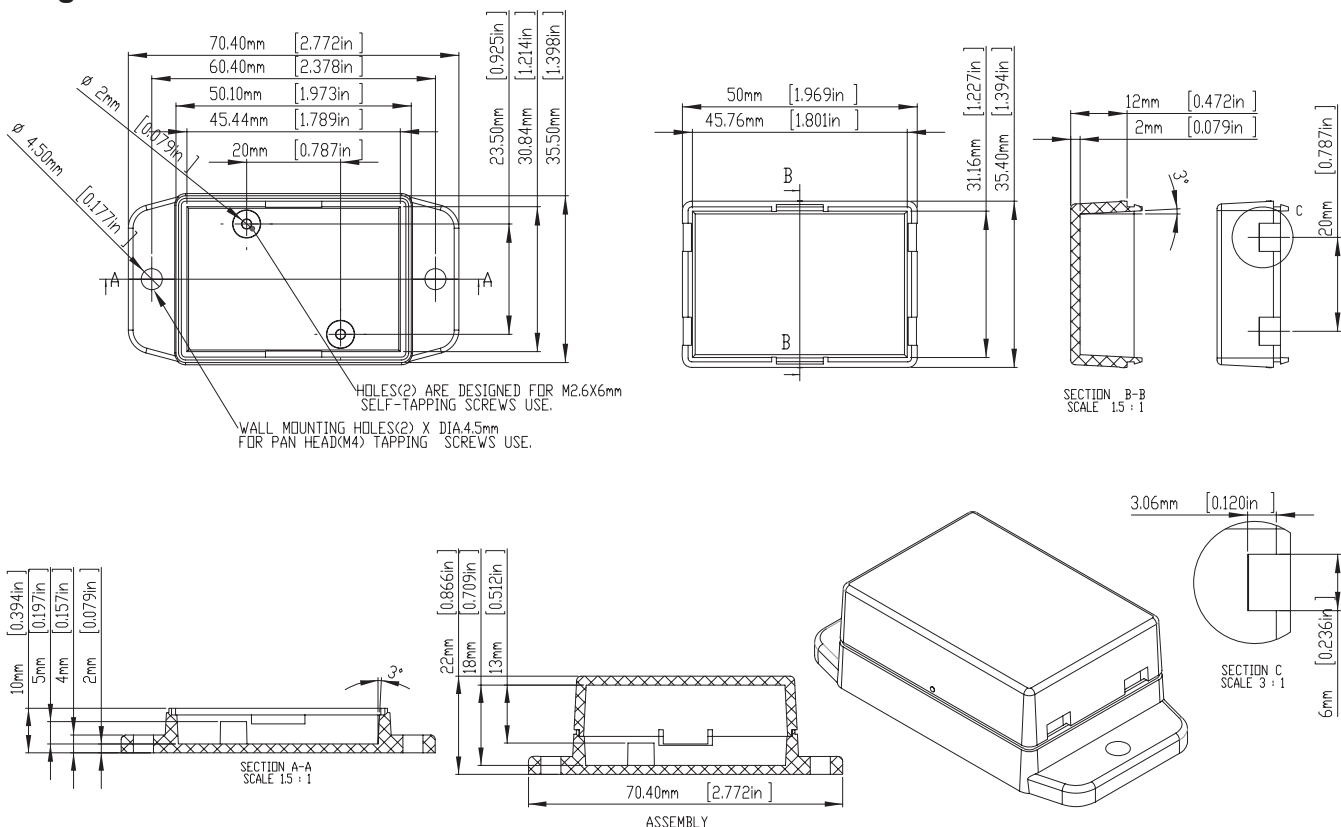

Utility Box

Diagram

Dimensions : Millimetres (Inches)

Part Number Table

Item	Material	Colour	Pantone Colour Code	Close to RAL Code	Part Number
1	ABS	White	Pantone 420C	RAL 9002	MC000919
2	ABS	Red	Pantone 186C	RAL 3027	MC000931