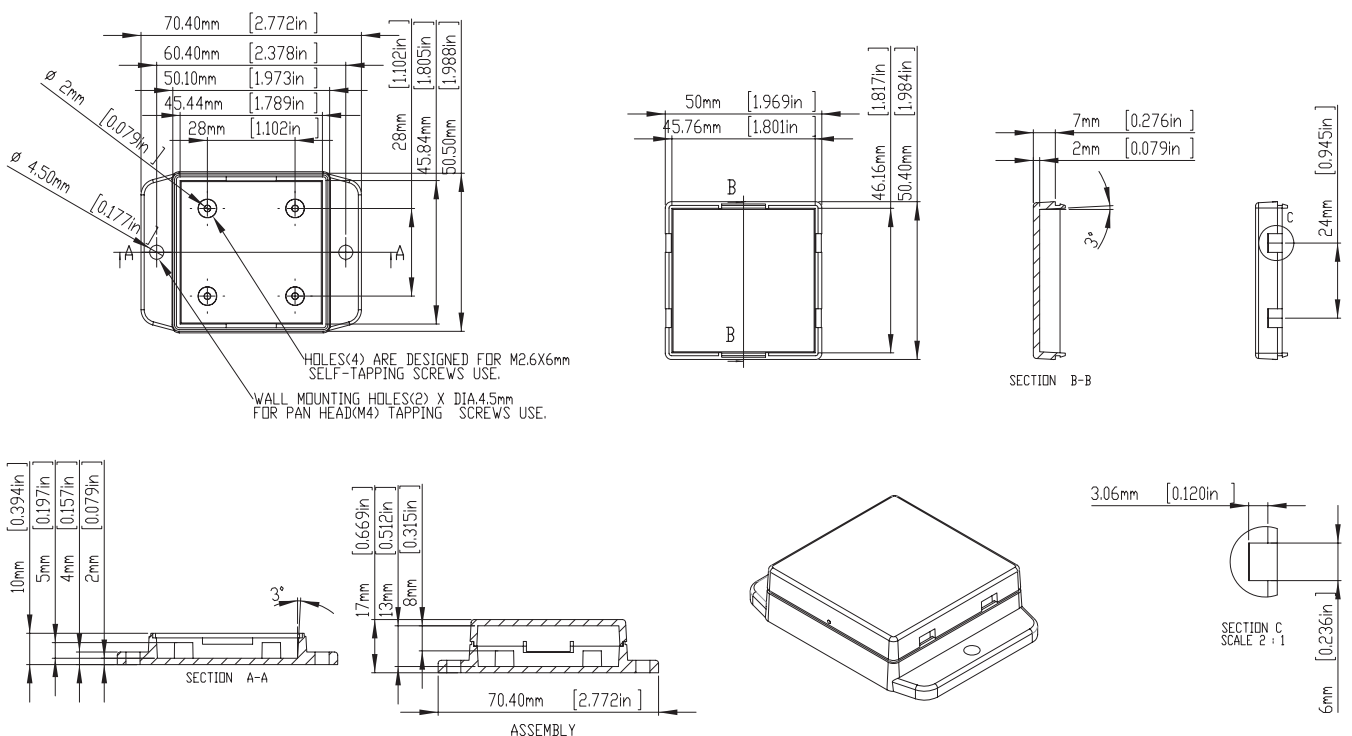

Utility Box

Diagram

Dimensions : Millimetres (Inches)

Part Number Table

Item	Material	Colour	Pantone Colour Code	Close to RAL Code	Part Number
1	ABS	White	Pantone 420C	RAL 9002	MC000920
2	ABS	Red	Pantone 186C	RAL 3027	MC000932