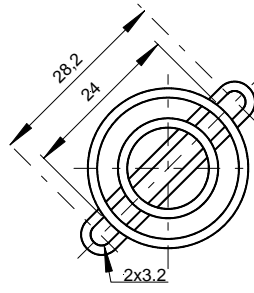

FGxx, FGxxK, LFGxx, EFxx, LFKx

METAL FAN GUARDS, IP20

FG25

FGxxx

Finger Guards for standardized Fan sizes 25x25mm up to 172x150mm. Material: steel wire chromium plated.

Art. No.	Type	Fan Size [mm]	D [mm]	Nbr. of Rings	Height [mm]	Packing [PCs]
912510000	FG25 Fan Guard	25x25	1x28.2	2	5	100
913010000	FG30 Fan Guard	30x30	4x24	2	5	100
914010000	FG40 Fan Guard	40x40	4x32	2	5	100
915010000	FG50 Fan Guard	50x50	4x42	3	5	100
915010001	FG50-40 Fan Guard	50x50	4x40	3	5	100
916010000	FG60 Fan Guard	60x60	4x50	4	5	100
918010000	FG80 Fan Guard	80x80	4x71.5	5	5	100
919210000	FG92 Fan Guard	92x92	4x82.5	6	5	100
911210000	FG120 Fan Guard	120x120	4x105	8	5.7	100
915110000	FG150 Fan Guard	172x150	1x162	9/10	6.5	100
917210000	FG172 Fan Guard	D172	1x162	10	6.5	100

LFKxx

POWER LEADS FOR AC-FANS

Purpose of product: Quick connection or disconnection of fans with standard terminal male plugs. 2.8x0.3mm, colour black, length 960 mm, straight head (other types on request). UL E207628.