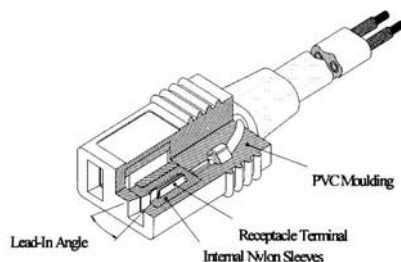

FGxx, FGxxK, LFGxx, EFxx, LFKx

METAL FAN GUARDS, IP20

FG25

FGxxx

Finger Guards for standardized Fan sizes 25x25mm up to 172x150mm. Material: steel wire chromium plated.

Art. No.	Type	Fan Size [mm]	D [mm]	Nbr. of Rings	Height [mm]	Packing [PCs]
912510000	FG25 Fan Guard	25x25	1x28.2	2	5	100
913010000	FG30 Fan Guard	30x30	4x24	2	5	100
914010000	FG40 Fan Guard	40x40	4x32	2	5	100
915010000	FG50 Fan Guard	50x50	4x42	3	5	100
915010001	FG50-40 Fan Guard	50x50	4x40	3	5	100
916010000	FG60 Fan Guard	60x60	4x50	4	5	100
918010000	FG80 Fan Guard	80x80	4x71.5	5	5	100
919210000	FG92 Fan Guard	92x92	4x82.5	6	5	100
911210000	FG120 Fan Guard	120x120	4x105	8	5.7	100
915110000	FG150 Fan Guard	172x150	1x162	9/10	6.5	100
917210000	FG172 Fan Guard	D172	1x162	10	6.5	100

LFKxx

POWER LEADS FOR AC-FANS

Purpose of product: Quick connection or disconnection of fans with standard terminal male plugs. 2.8x0.3mm, colour black, length 960 mm, straight head (other types on request). UL E207628.

Art. No.	Type	for AC-Fans with standard terminals	Length [mm]	Colour	Packing [PCs]
911032000	Fan Power Lead	LFK1vz	910	black	50

DUST- AND EMC FILTERS, THREE-PART IP30, EMC-SCREENS

The plastic filter of the LFG series offers an IP30 level of protection, according to publication IEC592. Its components are the fan guard, the clip-on lid and the filter blanket. By replacing the plastic frame with an EMC-frame (silver), a cost effective dust+EMC-filter develops.