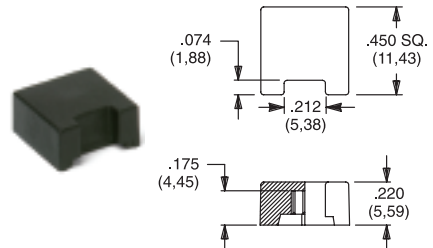

Cap, J85 & J95 options only

PART NO.

- 459701000 WHITE
- 459702000 BLACK
- 459703000 RED
- 459704000 ORANGE
- 459705000 YELLOW
- 459706000 GREEN
- 459707000 BLUE
- 459709000 GRAY

Material: Nylon
Finish: Gloss

PART NO.

- 459701000 WHITE
- 459702000 BLACK
- 459703000 RED
- 459704000 ORANGE
- 459705000 YELLOW
- 459706000 GREEN
- 459707000 BLUE
- 459709000 GRAY

Material: Nylon
Finish: Matte

Fits Z3 Termination female connector

PART NO.

530100000

Available in loose pieces.

NOTE: Additional nuts, locking rings and lockwashers available separately, see section "Technical Data and Additional Hardware".

Other cap & frame colors available, consult Customer Service Center.

Dimensions are shown: Inches (mm)
Specifications and dimensions subject to change