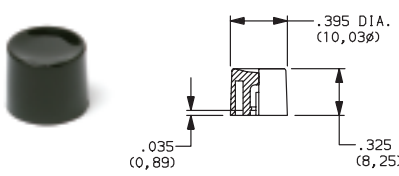

Material: Nylon
Finish: Gloss

Cap

PART NO.

- 752701000 WHITE
- 752702000 BLACK
- 752703000 RED
- 752704000 ORANGE
- 752705000 YELLOW
- 752706000 GREEN
- 752707000 BLUE
- 752709000 GRAY

Material: Nylon
Finish: Gloss

Cap

PART NO.

- 801801000 WHITE
- 801802000 BLACK
- 801803000 RED
- 801804000 ORANGE
- 801805000 YELLOW
- 801806000 GREEN
- 801807000 BLUE
- 801809000 GRAY

Material: Nylon
Finish: Gloss

Cap, Snap-fitting plunger

PART NO.

- 894001000 WHITE
- 894002000 BLACK
- 894003000 RED
- 894004000 ORANGE
- 894005000 YELLOW
- 894006000 GREEN
- 894007000 BLUE
- 894009000 GRAY

Material: Nylon
Finish: Gloss

Cap, Snap-fitting plunger

PART NO.

- 894101000 WHITE
- 894102000 BLACK
- 894103000 RED
- 894104000 ORANGE
- 894105000 YELLOW
- 894106000 GREEN
- 894107000 BLUE
- 894109000 GRAY

Material: Nylon
Finish: Gloss

Cap, J80, J81, J82, J83 & J84 options only