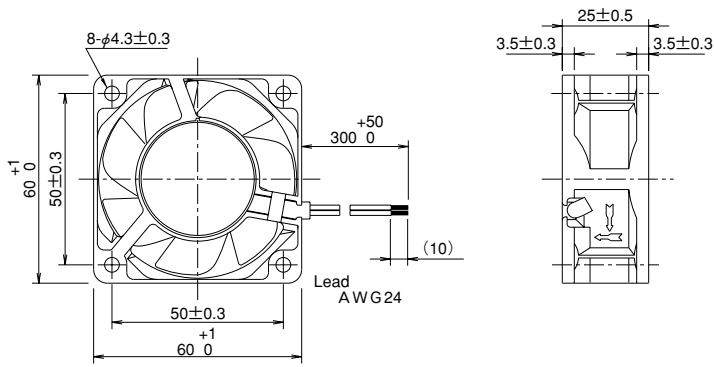

**109L0648H402**

Long Life Fans

60mm

**Dimensions (unit : mm)**

Long Life Fans

**Reference dimensional diagram for installation holes (unit : mm)**

60mm

**SANYO DENKI**