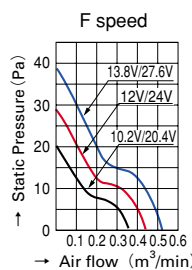

### Specifications

Model No	Rated voltage (V)	Operating voltage range (V)	Rated current (A)	Rated input (W)	Rated rotating speed (min <sup>-1</sup> )	Air flow (m <sup>3</sup> /min)	(CFM)	Static pressure (Pa)	Noise (dB[A])	Mass (g)
<b>109L0612S402</b>	12	10.2~13.8	0.17	2.04	4,600	0.65	23.0	57.3	33	100
<b>109L0612H402</b>			0.11	1.32	3,800	0.53	18.7	40.2	28	
<b>109L0612F402</b>			0.09	1.08	3,200	0.44	15.5	29.4	24	
<b>109L0612M402</b>			0.06	0.72	2,600	0.36	12.7	19.6	20	
<b>109L0624S402</b>			0.08	1.92	4,600	0.65	23.0	57.3	33	
<b>109L0624H402</b>			0.06	1.44	3,800	0.53	18.7	40.2	28	
<b>109L0624F402</b>	24	20.4~27.6	0.05	1.20	3,200	0.44	15.5	29.4	24	
<b>109L0624M402</b>			0.04	0.96	2,600	0.36	12.7	19.6	20	
<b>109L0648G401</b>			0.07	3.36	5,600	0.78	27.6	87.2	39	
<b>109L0648H402</b>	48	40.8~55.2	0.04	1.92	3,800	0.53	18.7	40.2	28	

### Typical air flow and static pressure characteristics

**109L0612S402**  
**109L0624S402**

**109L0612H402**  
**109L0624H402**

**109L0612F402**  
**109L0624F402**

**109L0612M402**  
**109L0624M402**

**109L0648G401**