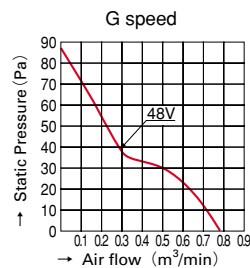

### Specifications

Model No	Rated voltage (V)	Operating voltage range (V)	Rated current (A)	Rated input (W)	Rated rotating speed (min <sup>-1</sup> )	Air flow (m <sup>3</sup> /min)	(CFM)	Static pressure (Pa)	Noise (dB[A])	Mass (g)
<b>109L0612S402</b>	12	10.2~13.8	0.17	2.04	4,600	0.65	23.0	57.3	33	100
<b>109L0612H402</b>			0.11	1.32	3,800	0.53	18.7	40.2	28	
<b>109L0612F402</b>			0.09	1.08	3,200	0.44	15.5	29.4	24	
<b>109L0612M402</b>			0.06	0.72	2,600	0.36	12.7	19.6	20	
<b>109L0624S402</b>			0.08	1.92	4,600	0.65	23.0	57.3	33	
<b>109L0624H402</b>			0.06	1.44	3,800	0.53	18.7	40.2	28	
<b>109L0624F402</b>	24	20.4~27.6	0.05	1.20	3,200	0.44	15.5	29.4	24	
<b>109L0624M402</b>			0.04	0.96	2,600	0.36	12.7	19.6	20	
<b>109L0648G401</b>			0.07	3.36	5,600	0.78	27.6	87.2	39	
<b>109L0648H402</b>	48	40.8~55.2	0.04	1.92	3,800	0.53	18.7	40.2	28	

### Typical air flow and static pressure characteristics

**109L0612S402**  
**109L0624S402**

**109L0612H402**  
**109L0624H402**

**109L0612F402**  
**109L0624F402**

**109L0612M402**  
**109L0624M402**

**109L0648G401**