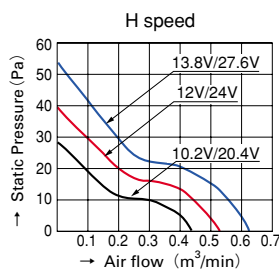

109L0612H402
109L0624H402