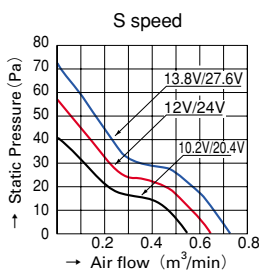

Typical air flow and static pressure characteristics

109L0612S402
109L0624S402