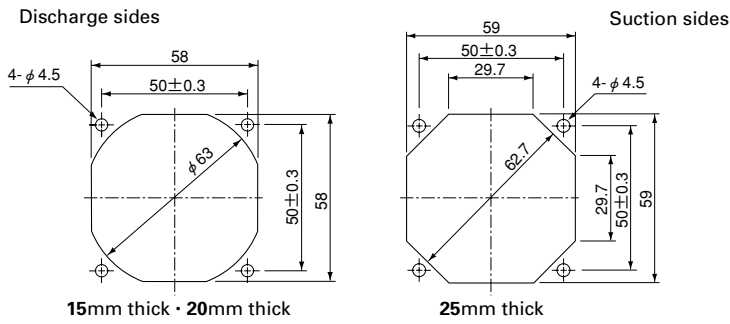

**109L0648H402**

Long Life Fans

60mm

**Dimensions (unit : mm)**

Long Life Fans

**Reference dimensional diagram for installation holes (unit : mm)**

60mm

**SANYO DENKI**