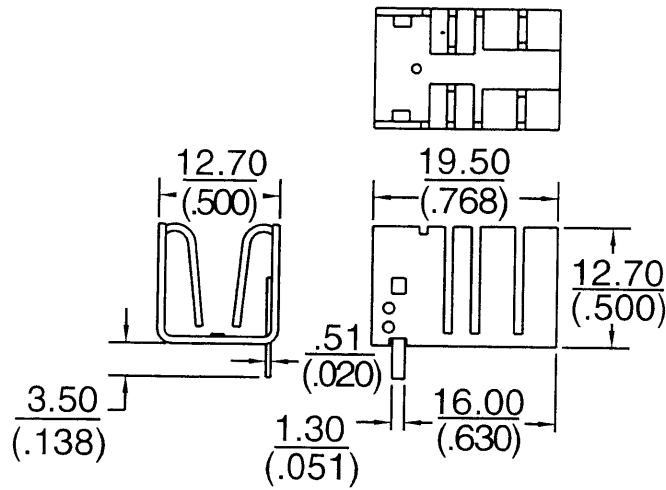

936844

AIR VELOCITY

m/sec 0 1.0 2.0 3.0 4.0 5.0
ft/min 0 200 400 600 800 1000