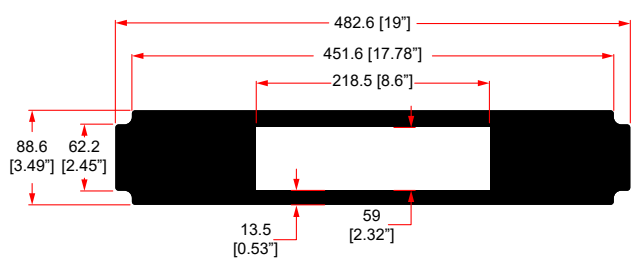

R1498/3UK-S12090

3U SHELF FOR 1 X SONOS CONNECT:AMP & 1 x SONOS CONNECT

R1498/3UK-SONOSZP120S

1 x SONOS CONNECT:AMP

R1498/3UK-SONOSZP120

3U SHELF FOR 2 x SONOS CONNECT:AMP

R1498/2UK-SONAMP1

2U SHELF FOR 1 X SONOS AMP