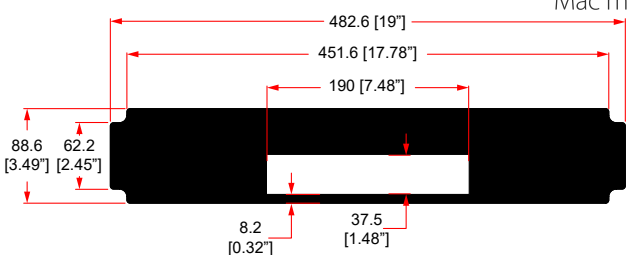

Computers

R1498/2UK-MACMINI13

2U SHELF FOR 1 X MAC MINI (2013 MODEL)