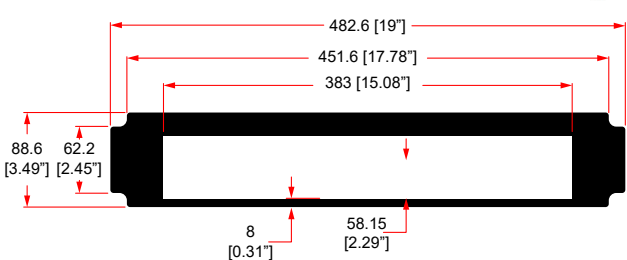

R1498/2UK-DTVH24

2U SHELF FOR 1 X DIRECTV H24 HD RECEIVER