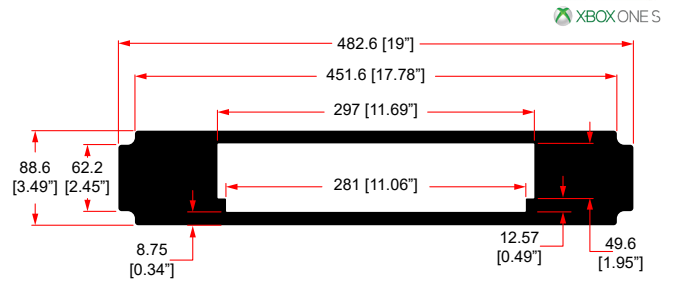

R1498/2UK-MACMINI13

2U SHELF FOR 1 X MAC MINI (2013 MODEL)

Video Game Consoles

R1498/3UK-XBOX1

3U SHELF FOR 1 X MICROSOFT XBOX ONE

R1498/2UK-XBOX1S

3U SHELF FOR 1 X MICROSOFT XBOX ONE S

R1498/2UK-XBOX1X