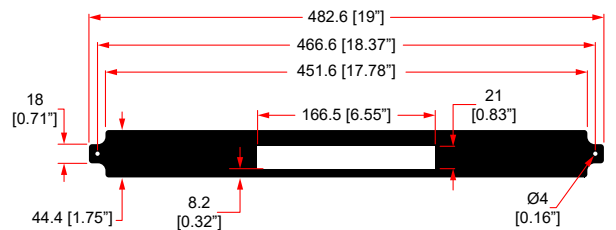

2U SHELF FOR 2 X APPLE TV Gen 4

R1498/2UK-ATV3

2U SHELF FOR 3 X APPLE TV Gen 4

R1498/1UK-AMAZON

2U SHELF FOR 1 X AMAZON FIRE

R1498/1UK-ROKU4

1U SHELF FOR 1 X ROKU 4

R1497/2UK-SKY-DRX895