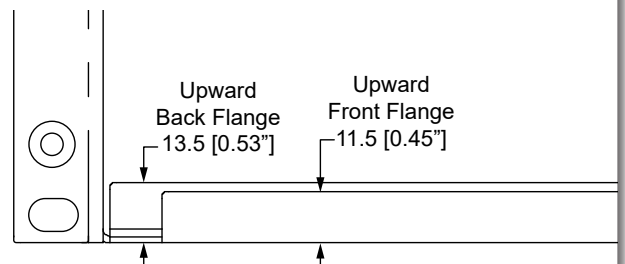

R1497 Flanges