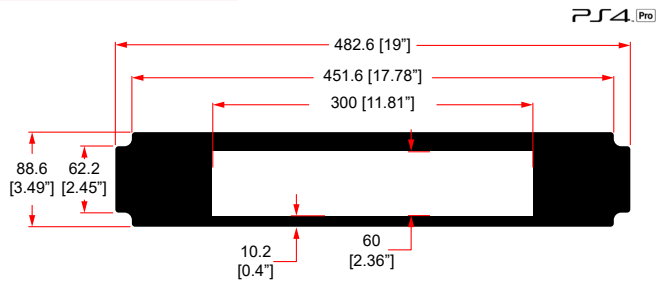

R1498/2UK-PS4-PRO

2U SHELF FOR 1 X SONY PS4