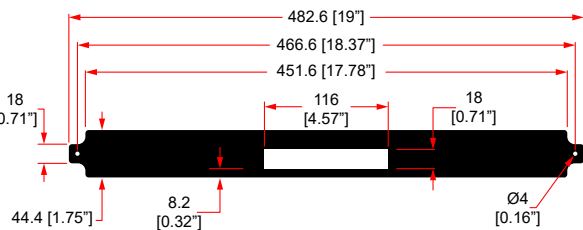

2U SHELF FOR 2 X APPLE TV Gen 4

R1498/2UK-ATV3

2U SHELF FOR 3 X APPLE TV Gen 4

R1498/1UK-AMAZON

2U SHELF FOR 1 X AMAZON FIRE

R1498/1UK-ROKU4

1U SHELF FOR 1 X ROKU 4

R1497/2UK-SKY-DRX895