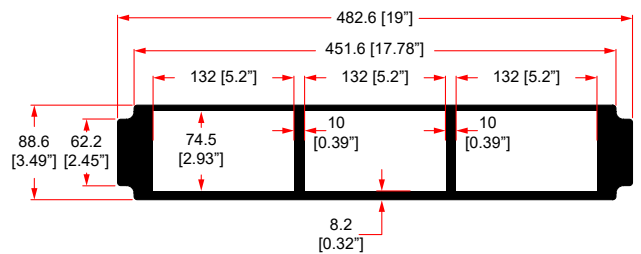

R1498/2UK-SONOS3

SONOS

2U SHELF FOR 3 X SONOS CONNECT