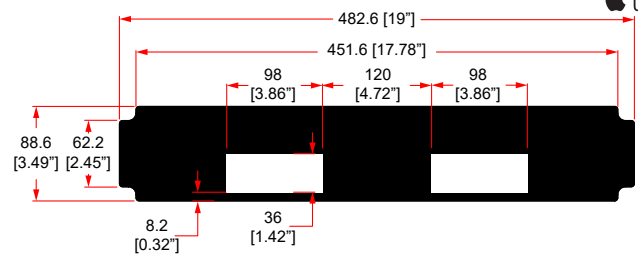

Streaming TV Boxes

R1498/1UK-ATV1

1U SHELF FOR 1 X APPLE TV Gen 3

R1498/1UK-ATV2

1U SHELF FOR 2 X APPLE TV Gen 3

R1498/2UK-ATV1

2U SHELF FOR 1 X APPLE TV Gen 4

R1498/2UK-ATV2