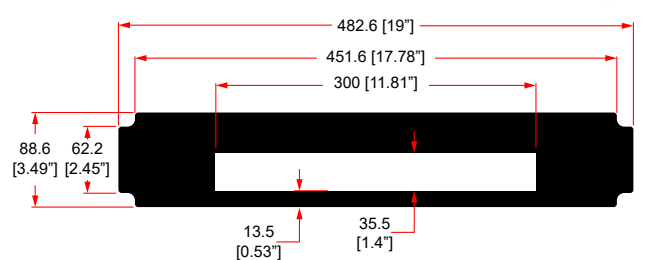

2U SHELF FOR 1 X SKY Q MINI BOX

R1498/2UK-YVT100

2U SHELF FOR 1 X YOUVIEW HUMAX BOX

R1498/2UK-DTVH24

2U SHELF FOR 1 X DIRECTV H24 HD RECEIVER

R1498/2UK-DIRECTTV

2U SHELF FOR 1 X DIRECTV H25 HD RECEIVER

Computers