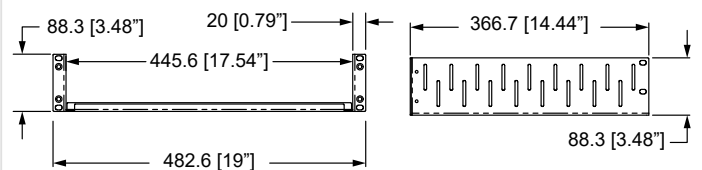

R1497/2UK-Shelf