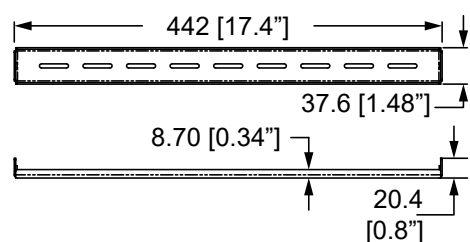

R1288-CBK Clamp Bar

R1498/2UK-SB1

SONOS

2U SHELF FOR 1 X SONOS BRIDGE

R1498/2UK-SB2

SONOS

2U SHELF FOR 2 X SONOS BRIDGE

R1498/2UK-SB3