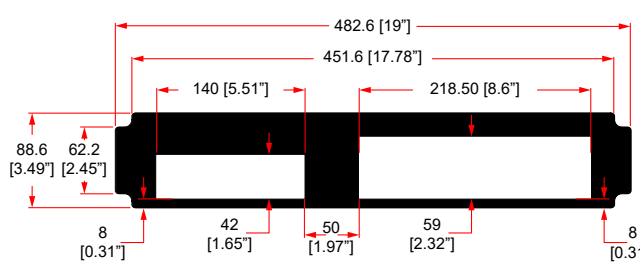

R1498/2UK-SONPT

2U SHELF FOR 1 X SONOS PORT & 1 X SONOS AMP