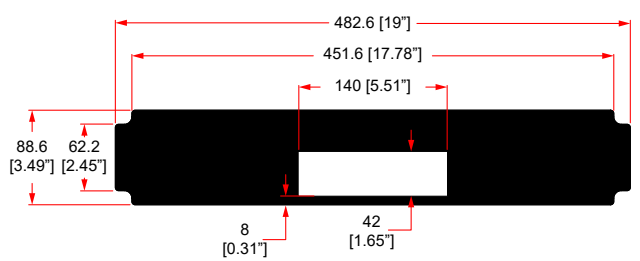

R1498/2UK-SPORT1

2U SHELF FOR 1 X SONOS PORT