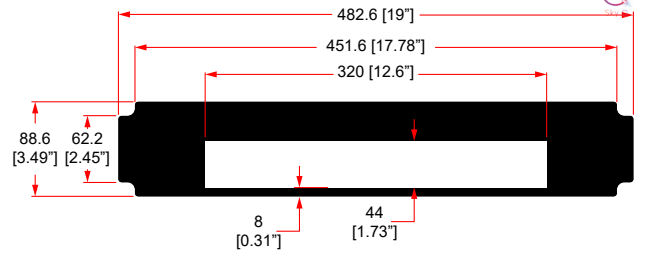

2U SHELF FOR 1 X SKY+ HD BOX Model DRX895

R1497/2UK-SKYHD

2U SHELF FOR 1 X SKY+ HD BOX Model DRX890

R1497/2UK-2TB

2U SHELF FOR 1 X Sky+ HD 2TB BOX

R1498/2UK-SKYQ

2U SHELF FOR 1 X SKY Q BOX

R1498-2UK-SKYQMINI