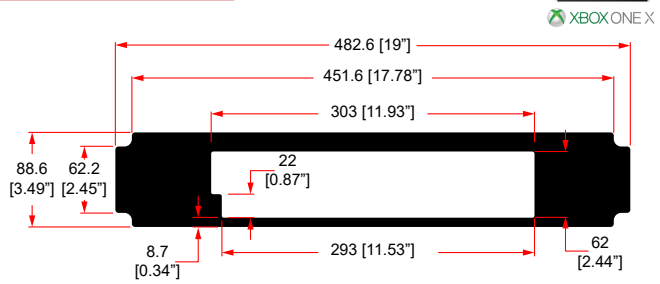

R1498/2UK-MACMINI13

2U SHELF FOR 1 X MAC MINI (2013 MODEL)

Video Game Consoles

R1498/3UK-XBOX1

3U SHELF FOR 1 X MICROSOFT XBOX ONE

R1498/2UK-XBOX1S

3U SHELF FOR 1 X MICROSOFT XBOX ONE S

R1498/2UK-XBOX1X