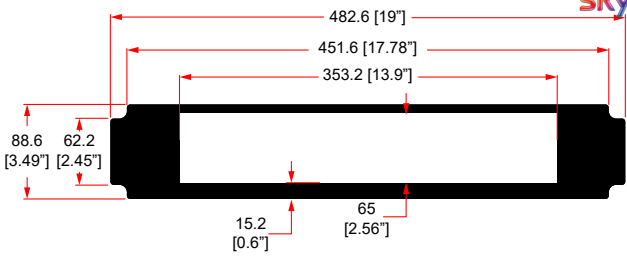

2U SHELF FOR 2 X APPLE TV Gen 4

R1498/2UK-ATV3

2U SHELF FOR 3 X APPLE TV Gen 4

R1498/1UK-AMAZON

2U SHELF FOR 1 X AMAZON FIRE

R1498/1UK-ROKU4

1U SHELF FOR 1 X ROKU 4

R1497/2UK-SKY-DRX895