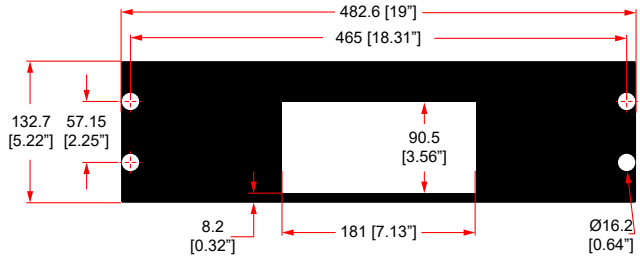

R1498/3UK-SONOSZP120S

1 x SONOS CONNECT:AMP