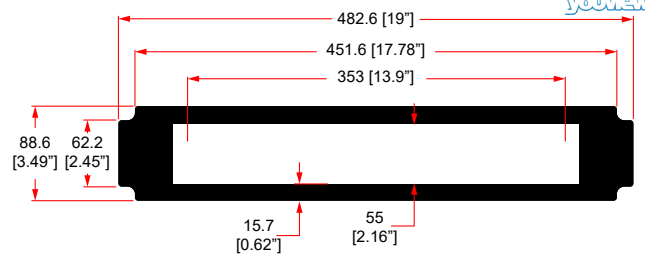

R1498/2UK-YVT100

2U SHELF FOR 1 X YOUVIEW HUMAX BOX