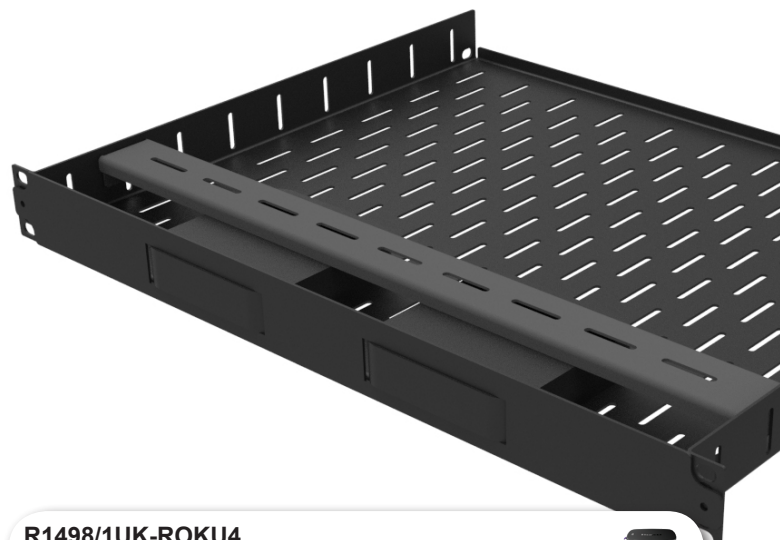

Streaming TV Boxes

R1498/1UK-ATV1

1U SHELF FOR 1 X APPLE TV Gen 3

R1498/1UK-ATV2

1U SHELF FOR 2 X APPLE TV Gen 3

R1498/2UK-ATV1

2U SHELF FOR 1 X APPLE TV Gen 4

R1498/2UK-ATV2

2U SHELF FOR 2 X APPLE TV Gen 4

R1498/2UK-ATV3

2U SHELF FOR 3 X APPLE TV Gen 4

R1498/1UK-AMAZON

2U SHELF FOR 1 X AMAZON FIRE

R1498/1UK-ROKU4

1U SHELF FOR 1 X ROKU 4

R1497/2UK-SKY-DRX895