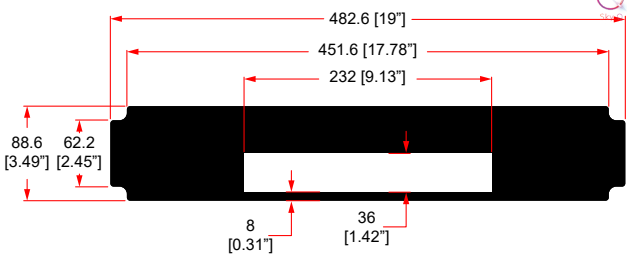

2U SHELF FOR 1 X SKY+ HD BOX Model DRX895

R1497/2UK-SKYHD

2U SHELF FOR 1 X SKY+ HD BOX Model DRX890

R1497/2UK-2TB

2U SHELF FOR 1 X Sky+ HD 2TB BOX

R1498/2UK-SKYQ

2U SHELF FOR 1 X SKY Q BOX

R1498-2UK-SKYQMINI