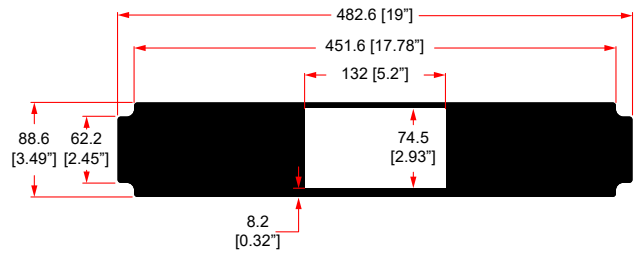

R1498/2UK-SONOS1

SONOS

2U SHELF FOR 1 X SONOS CONNECT