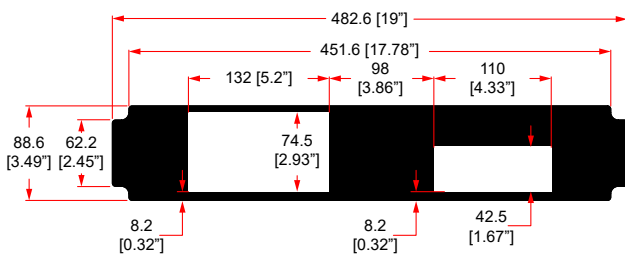

R1498/2UK-SONOS3

SONOS

2U SHELF FOR 3 X SONOS CONNECT

R1498/2UK-S90B1

SONOS

2U SHELF FOR 1 X SONOS BRIDGE & 1 X SONOS CONNECT

R1498/3UK-S120B1

3U SHELF FOR 1 X SONOS CONNECT:AMP & 1 x SONOS BRIDGE