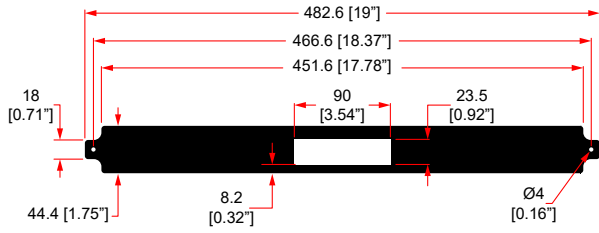

Streaming TV Boxes

R1498/1UK-ATV1

1U SHELF FOR 1 X APPLE TV Gen 3

R1498/1UK-ATV2

1U SHELF FOR 2 X APPLE TV Gen 3

R1498/2UK-ATV1

2U SHELF FOR 1 X APPLE TV Gen 4

R1498/2UK-ATV2