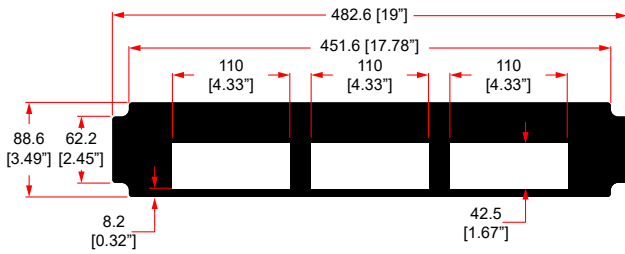

R1498/2UK-SB3

SONOS

2U SHELF FOR 3 X SONOS BRIDGE