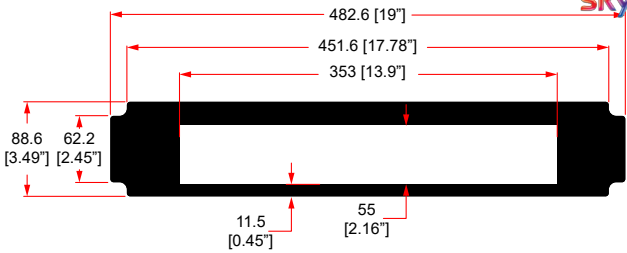

R1497/2UK-2TB

2U SHELF FOR 1 X Sky+ HD 2TB BOX