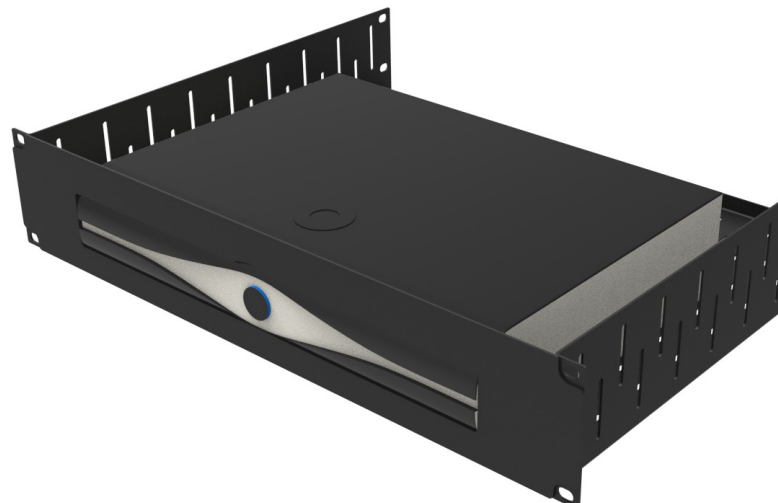

R1497/2UK-SKY-DRX895

R1497/2UK-SKYHD

R1497/2UK-2TB

R1498/2UK-SKYQ

R1498-2UK-SKYQMINI

R1498/2UK-YVT100

R1498/2UK-DTVH24

R1498/2UK-DIRECTTV

Computers

R1498/2UK-MACMINI13