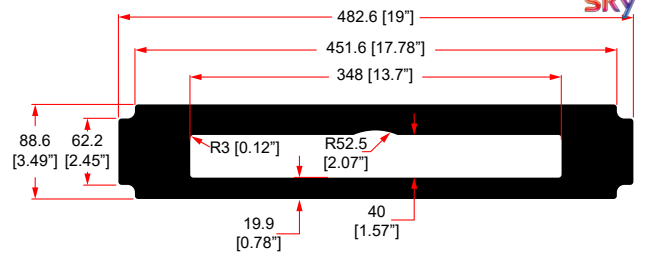

R1497/2UK-SKYHD

2U SHELF FOR 1 X SKY+ HD BOX Model DRX890