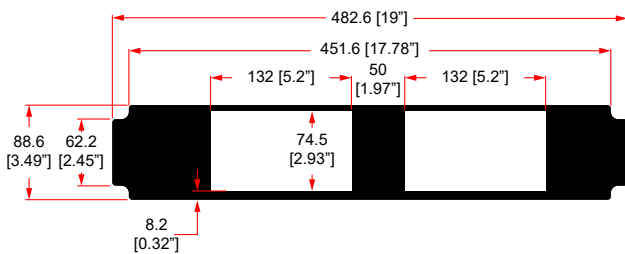

SONOS

2U SHELF FOR 3 X SONOS BRIDGE

R1498/2UK-SONOS1

SONOS

2U SHELF FOR 1 X SONOS CONNECT

R1498/2UK-SONOS2

SONOS

2U SHELF FOR 2 X SONOS CONNECT