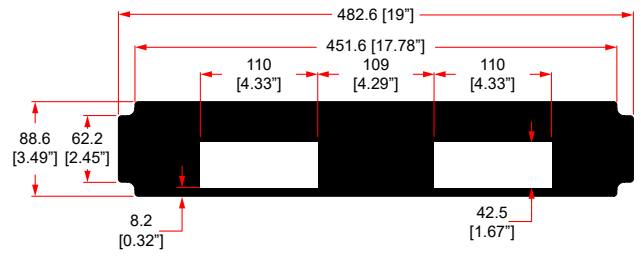

R1288-CBK Clamp Bar

R1498/2UK-SB1

SONOS

2U SHELF FOR 1 X SONOS BRIDGE

R1498/2UK-SB2

SONOS

2U SHELF FOR 2 X SONOS BRIDGE

R1498/2UK-SB3