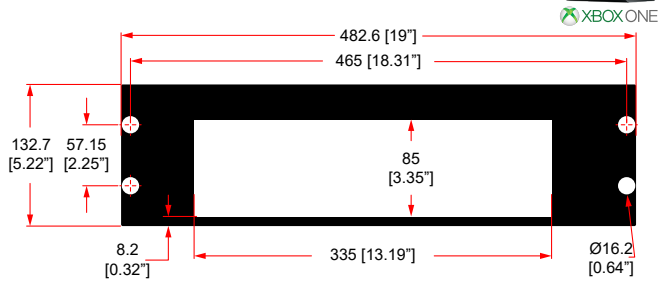

R1498/2UK-MACMINI13

2U SHELF FOR 1 X MAC MINI (2013 MODEL)

Video Game Consoles

R1498/3UK-XBOX1

3U SHELF FOR 1 X MICROSOFT XBOX ONE

R1498/2UK-XBOX1S

3U SHELF FOR 1 X MICROSOFT XBOX ONE S

R1498/2UK-XBOX1X