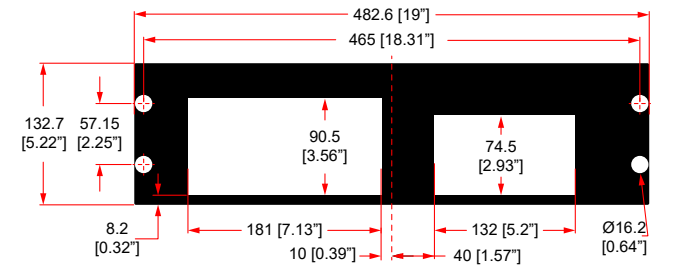

R1498/3UK-S12090

3U SHELF FOR 1 X SONOS CONNECT:AMP & 1 x SONOS CONNECT