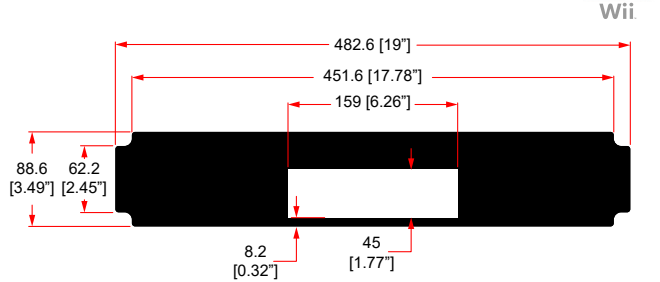

3U SHELF FOR 1 X MICROSOFT XBOX ONE X

R1498/2UK-PS4

2U SHELF FOR 1 X SONY PS4

R1498/2UK-PS4-PRO

2U SHELF FOR 1 X SONY PS4

R1498/2UK-PS4-SLIM

2U SHELF FOR 1 X SONY PS4

R1498/2UK-WII