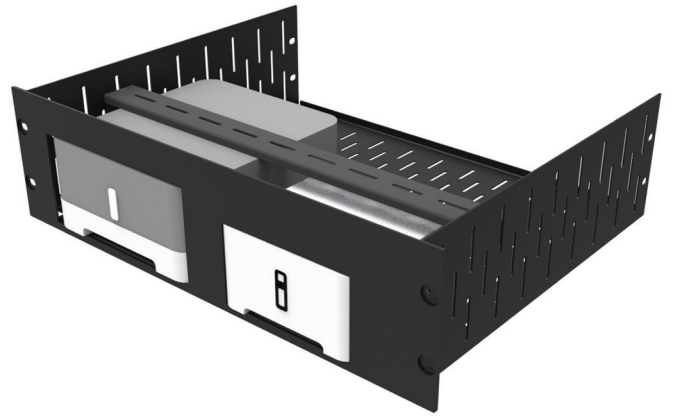

R1497 / R1498 Series Rack Shelves

*Rack Shelves With Custom
Magnetic Face Plate*

Comes with:

- 1 x Rack Mountable Vented Shelf
- 1 x Magnetic Face Plate with CNC Cut
- 1 x Clamp Bar to Help Secure Equipments

Custom front panels available for any piece of equipment on the market: AV equipment, Games Consoles etc.

R1498 Flanges

R1498/1UK-Shelf

R1498/2UK-Shelf

R1498/3UK-Shelf

R1497 Flanges

R1497/2UK-Shelf

R1497/3UK-Shelf

R1288-CBK Clamp Bar

R1498/2UK-SB1

SONOS

2U SHELF FOR 1 X SONOS BRIDGE

R1498/2UK-SB2

SONOS

2U SHELF FOR 2 X SONOS BRIDGE

R1498/2UK-SB3

SONOS

2U SHELF FOR 3 X SONOS BRIDGE

R1498/2UK-SONOS1

SONOS

2U SHELF FOR 1 X SONOS CONNECT

R1498/2UK-SONOS2

SONOS

2U SHELF FOR 2 X SONOS CONNECT