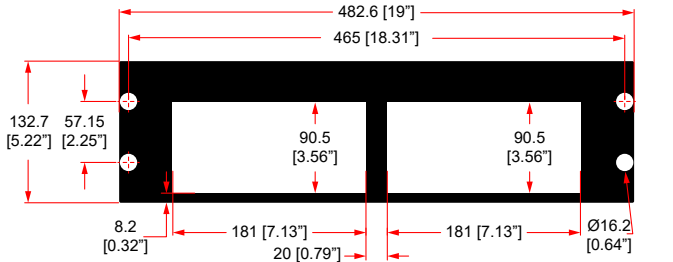

R1498/3UK-S12090

3U SHELF FOR 1 X SONOS CONNECT:AMP & 1 x SONOS CONNECT

R1498/3UK-SONOSZP120S

1 x SONOS CONNECT:AMP

R1498/3UK-SONOSZP120

3U SHELF FOR 2 x SONOS CONNECT:AMP

R1498/2UK-SONAMP1

2U SHELF FOR 1 X SONOS AMP