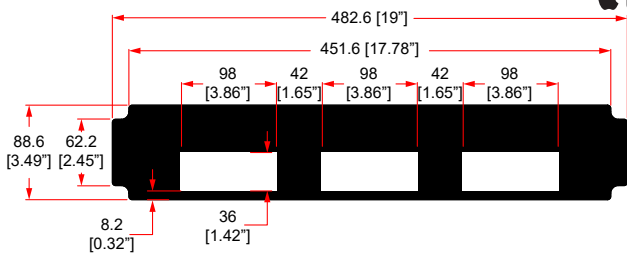

R1498/2UK-ATV3

2U SHELF FOR 3 X APPLE TV Gen 4