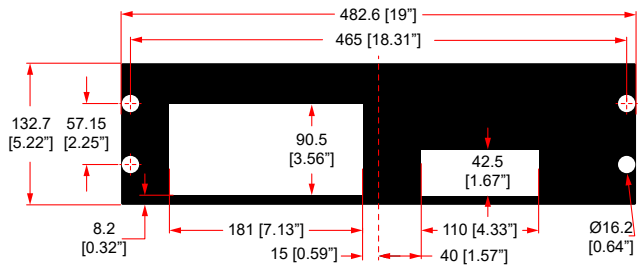

R1498/2UK-SONOS3

SONOS

2U SHELF FOR 3 X SONOS CONNECT

R1498/2UK-S90B1

SONOS

2U SHELF FOR 1 X SONOS BRIDGE & 1 X SONOS CONNECT

R1498/3UK-S120B1

3U SHELF FOR 1 X SONOS CONNECT:AMP & 1 x SONOS BRIDGE