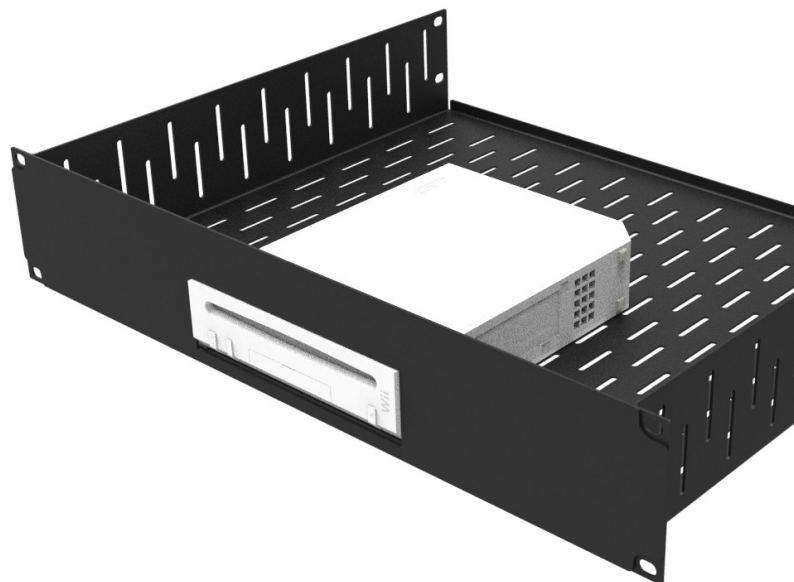

Video Game Consoles

R1498/3UK-XBOX1

R1498/2UK-XBOX1S

R1498/2UK-XBOX1X

R1498/2UK-PS4

R1498/2UK-PS4-PRO

R1498/2UK-PS4-SLIM

R1498/2UK-WII