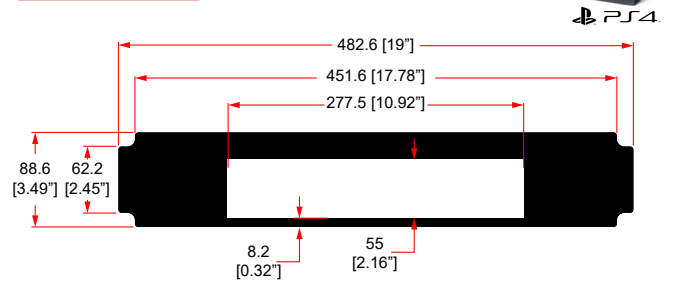

R1498/2UK-PS4

2U SHELF FOR 1 X SONY PS4