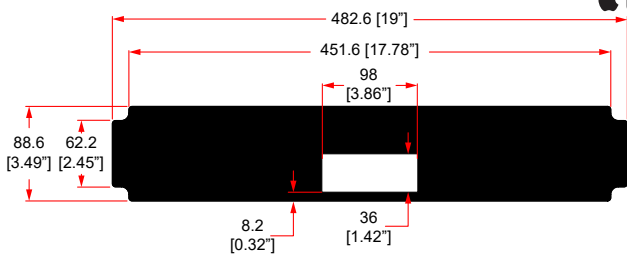

Streaming TV Boxes

R1498/1UK-ATV1

1U SHELF FOR 1 X APPLE TV Gen 3

R1498/1UK-ATV2

1U SHELF FOR 2 X APPLE TV Gen 3

R1498/2UK-ATV1

2U SHELF FOR 1 X APPLE TV Gen 4

R1498/2UK-ATV2