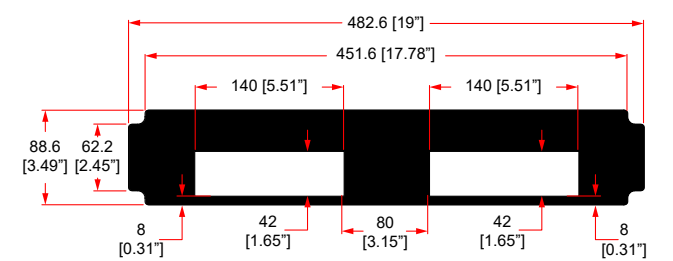

R1498/2UK-SPORT2

2U SHELF FOR 2 X SONOS PORT