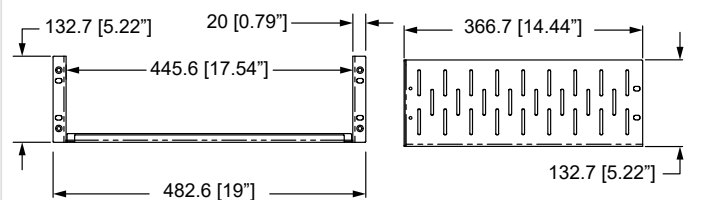

R1288-CBK Clamp Bar

R1498/2UK-SB1

SONOS

2U SHELF FOR 1 X SONOS BRIDGE

R1498/2UK-SB2

SONOS

2U SHELF FOR 2 X SONOS BRIDGE

R1498/2UK-SB3