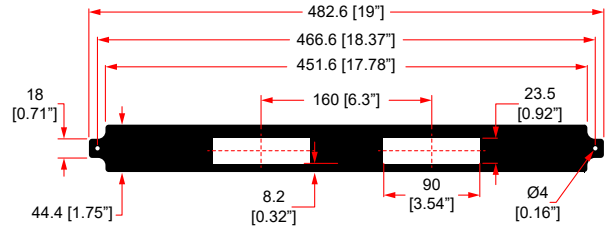

Streaming TV Boxes

R1498/1UK-ATV1

1U SHELF FOR 1 X APPLE TV Gen 3

R1498/1UK-ATV2

1U SHELF FOR 2 X APPLE TV Gen 3

R1498/2UK-ATV1

2U SHELF FOR 1 X APPLE TV Gen 4

R1498/2UK-ATV2