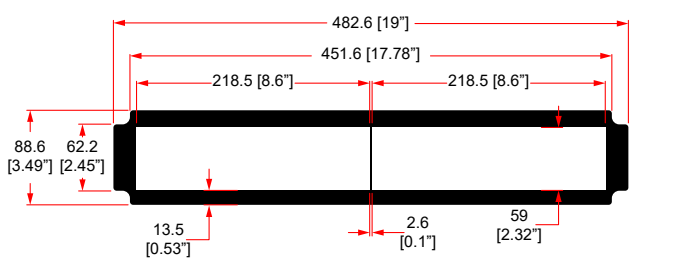

R1498/2UK-SONAMP2

2U SHELF FOR 2 X SONOS AMP