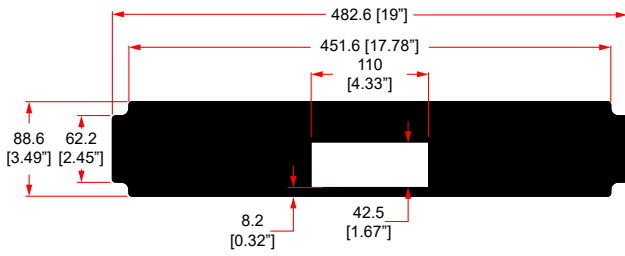

R1288-CBK Clamp Bar

R1498/2UK-SB1

SONOS

2U SHELF FOR 1 X SONOS BRIDGE

R1498/2UK-SB2

SONOS

2U SHELF FOR 2 X SONOS BRIDGE

R1498/2UK-SB3