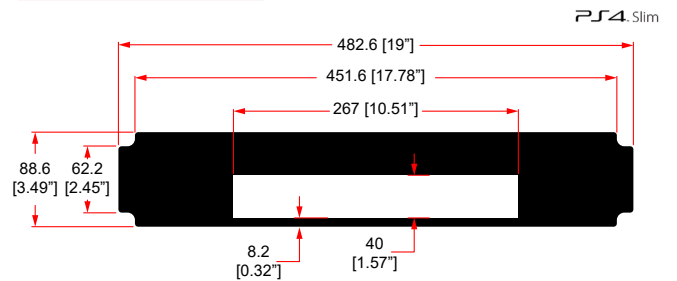

3U SHELF FOR 1 X MICROSOFT XBOX ONE X

R1498/2UK-PS4

2U SHELF FOR 1 X SONY PS4

R1498/2UK-PS4-PRO

2U SHELF FOR 1 X SONY PS4

R1498/2UK-PS4-SLIM

2U SHELF FOR 1 X SONY PS4

R1498/2UK-WII