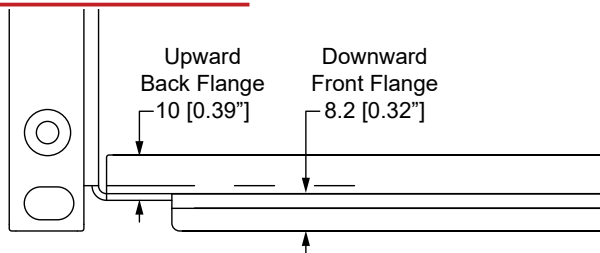

R1498 Flanges