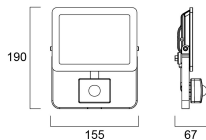

TECHNICAL DRAWINGS