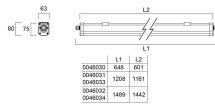

Lifetime data

Lumen maintenance - L70 B50	50000
Lumen maintenance - L80 B50	50000

Physical data

IP rating	IP65
IK rating	IK08
Nominal Product Length (mm)	1208
Nominal Product Width (mm)	63
Nominal Product Height (mm)	75
Weight (kg)	1.23

Packaging

Single packaging type	Carton
Product EAN number	5410288460314
Packaging single length / height (cm)	122.2
Packaging single width (cm)	7.0
Packaging single depth (cm)	8.0
DUN14 (outer)	15410288460311
Units per outer package	6
Packaging outer length / height (cm)	128.7
Packaging outer width (cm)	23.0
Packaging outer depth (cm)	18.0

START Waterproof Slim

START Waterproof Slim 1200 IP65 4600lm 840
0046031

PHOTOMETRY

Distance [m]	Cone diameter [m]	E ₀ [lx]	E _{1(C90)} [lx]	E _{1(C0)} [lx]
0.5	1.30 2.01	8229	882	230
1.0	2.61 4.03	1307	148	58
1.5	3.91 6.04	551	98	28
2.0	5.21 8.06	327	57	14
2.5	6.52 10.07	209	24	9
3.0	7.82 12.09	145	16	6

Distance [m] Cone diameter [m] Illuminance [lx]

— C0 - C180 (Half beam angle: 127.2°)
— C90 - C270 (Half beam angle: 105.0°)

TECHNICAL DRAWINGS

START Waterproof Slim

START Waterproof Slim 1200 IP65 4600lm 840
0046031