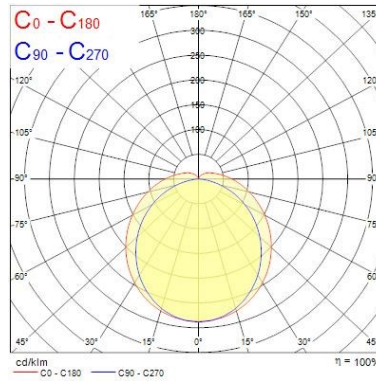

Lifetime data

Lumen maintenance - L70 B50	50000
Lumen maintenance - L80 B50	50000

Physical data

IP rating	IP65
IK rating	IK08
Nominal Product Length (mm)	1208
Nominal Product Width (mm)	63
Nominal Product Height (mm)	75
Weight (kg)	1.23

START Waterproof Slim

START Waterproof Slim 1200 IP65 4600lm 840
0046031

PHOTOMETRY

Distance [m]	Cone diameter [m]	E ₀ [lx]	E _{1(C90)} [lx]	E _{1(C0)} [lx]
0.5	1.30 2.01	8229	882	230
1.0	2.61 4.03	1307	148	58
1.5	3.91 6.04	551	98	28
2.0	5.21 8.06	327	57	14
2.5	6.52 10.07	209	24	9
3.0	7.82 12.09	145	16	6

Distance [m] Cone diameter [m] Illuminance [lx]

— C0 - C180 (Half beam angle: 127.2°)
— C90 - C270 (Half beam angle: 105.0°)

TECHNICAL DRAWINGS

START Waterproof Slim

START Waterproof Slim 1200 IP65 4600lm 840
0046031