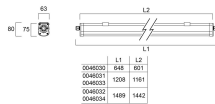

Lifetime data

Lumen maintenance - L70 B50	50000
Lumen maintenance - L80 B50	50000

Physical data

IP rating	IP65
IK rating	IK08
Nominal Product Length (mm)	1208
Nominal Product Width (mm)	63
Nominal Product Height (mm)	75
Weight (kg)	1.21

DUN14 (outer)	15410288460335
Units per outer package	6
Packaging outer length / height (cm)	128.7
Packaging outer width (cm)	23.0
Packaging outer depth (cm)	18.0

PHOTOMETRY

Distance [m]	Cone diameter [m]	E ₀ [lx]	E _{1(C90)} [lx]	E _{1(C0)} [lx]
0.5	1.28 2.01	2798	82.1° 123	83.8° 123
1.0	2.57 4.03	697	82.1° 81	83.8° 51
1.5	3.85 6.04	310	82.1° 36	83.8° 14
2.0	5.14 8.06	174	82.1° 23	83.8° 9
2.5	6.42 10.07	112	82.1° 13	83.8° 5
3.0	7.71 12.09	77	82.1° 9	83.8° 3

Distance [m] Cone diameter [m] Illuminance [lx]

— C0 - C180 (Half beam angle: 127.2°)
— C90 - C270 (Half beam angle: 104.2°)

TECHNICAL DRAWINGS

START Waterproof Slim

START Waterproof Slim 1200 IP65 2400lm 840
0046033