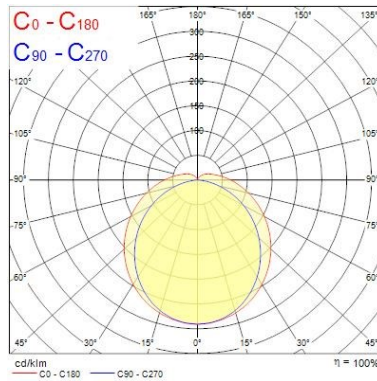

Lifetime data

Lumen maintenance - L70 B50	50000
Lumen maintenance - L80 B50	50000

Physical data

IP rating	IP65
IK rating	IK08
Nominal Product Length (mm)	1208
Nominal Product Width (mm)	63
Nominal Product Height (mm)	75
Weight (kg)	1.21

DUN14 (outer)	15410288460335
Units per outer package	6
Packaging outer length / height (cm)	128.7
Packaging outer width (cm)	23.0
Packaging outer depth (cm)	18.0

PHOTOMETRY

Distance [m]	Cone diameter [m]	E ₀ [lx]	E _{1(C90)} [lx]	E _{1(C0)} [lx]
0.5	1.28 2.01	2798	82.1° 123	83.8° 123
1.0	2.57 4.03	697	82.1° 81	83.8° 51
1.5	3.85 6.04	310	82.1° 36	83.8° 14
2.0	5.14 8.06	174	82.1° 23	83.8° 9
2.5	6.42 10.07	112	82.1° 13	83.8° 5
3.0	7.71 12.09	77	82.1° 9	83.8° 3

Distance [m] Cone diameter [m] Illuminance [lx]

— C0 - C180 (Half beam angle: 127.2°)
— C90 - C270 (Half beam angle: 104.2°)

TECHNICAL DRAWINGS

START Waterproof Slim

START Waterproof Slim 1200 IP65 2400lm 840
0046033