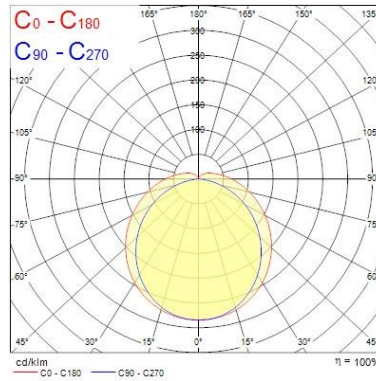

Lifetime data

Lumen maintenance - L70 B50	50000
Lumen maintenance - L80 B50	50000

Physical data

IP rating	IP65
IK rating	IK08
Nominal Product Length (mm)	1489
Nominal Product Width (mm)	63
Nominal Product Height (mm)	75
Weight (kg)	1.48

START Waterproof Slim

START Waterproof Slim 1500 IP65 6500lm 840

0046032

PHOTOMETRY

Distance [m]	Cone diameter [m]	E ₀ [lx]	E _{1(C90)} [lx]	E _{1(C0)} [lx]
0.5	1.32 2.08	7398 818	82.9° 352	84.5° 352
1.0	2.64 4.16	1847 204	82.9° 79	84.5° 79
1.5	3.97 6.23	821 91	82.9° 34	84.5° 34
2.0	5.29 8.31	492 91	82.9° 23	84.5° 19
2.5	6.61 10.39	296 33	82.9° 12	84.5° 12
3.0	7.93 12.47	205 8	82.9° 8	84.5° 8

Distance [m] Cone diameter [m] Illuminance [lx]

— C0 - C180 (Half beam angle: 128.6°)
— C90 - C270 (Half beam angle: 105.6°)

TECHNICAL DRAWINGS

START Waterproof Slim

START Waterproof Slim 1500 IP65 6500lm 840
0046032