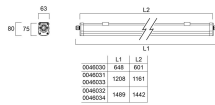

Lifetime data

Lumen maintenance - L70 B50	50000
Lumen maintenance - L80 B50	50000

Physical data

IP rating	IP65
IK rating	IK08
Nominal Product Length (mm)	1489
Nominal Product Width (mm)	63
Nominal Product Height (mm)	75
Weight (kg)	1.48

Packaging

Single packaging type	Carton
Product EAN number	5410288460321
Packaging single length / height (cm)	149.7
Packaging single width (cm)	7.0
Packaging single depth (cm)	8.0
DUN14 (outer)	15410288460328
Units per outer package	6
Packaging outer length / height (cm)	156.2
Packaging outer width (cm)	23.0
Packaging outer depth (cm)	18.0

START Waterproof Slim

START Waterproof Slim 1500 IP65 6500lm 840

0046032

PHOTOMETRY

Distance [m]	Cone diameter [m]	E ₀ [lx]	E _{1(C90)} [lx]	E _{1(C0)} [lx]
0.5	1.32 2.08	7398 818	82.9° 352	84.5° 352
1.0	2.64 4.16	1847 204	82.9° 79	84.5° 79
1.5	3.97 6.23	821 91	82.9° 34	84.5° 34
2.0	5.29 8.31	492 91	82.9° 23	84.5° 19
2.5	6.61 10.39	296 33	82.9° 12	84.5° 12
3.0	7.93 12.47	205 8	82.9° 8	84.5° 8

Distance [m] Cone diameter [m] Illuminance [lx]

— C0 - C180 (Half beam angle: 128.6°)
— C90 - C270 (Half beam angle: 105.6°)

TECHNICAL DRAWINGS

START Waterproof Slim

START Waterproof Slim 1500 IP65 6500lm 840
0046032