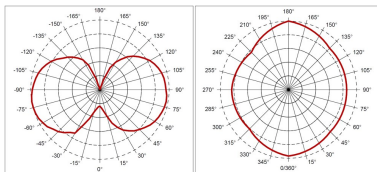

ToLEDo Retro GLS

ToLEDo RT GLS V4 CL 1521LM 827 E27 SL

0027143

Packaging inner width (cm)	14.6
Packaging inner depth (cm)	14.3
DUN14 (outer)	15410288271436
Units per outer package	60
Packaging outer length / height (cm)	77.4
Packaging outer width (cm)	23.9
Packaging outer depth (cm)	30.8

Safety data

Breakage cleaning instructions	Not applicable
Special purpose lamp	No
Intended purpose	No
Dry applications use only	Yes
Suitable for household illumination	Yes
Safety message	Not Suitable for totally enclosed fixtures

PHOTOMETRY