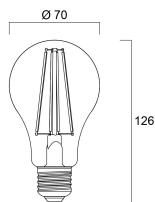

TECHNICAL DRAWINGS