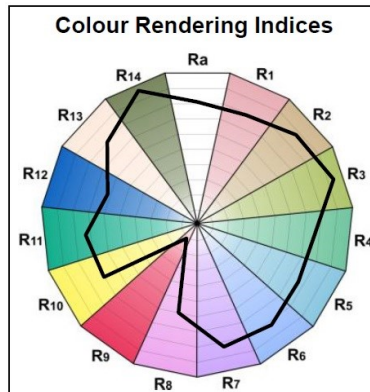

ToLEDo Retro GLS

ToLEDo RT GLS V4 CL 1521LM 827 E27 SL

0027143

Packaging inner width (cm)	14.6
Packaging inner depth (cm)	14.3
DUN14 (outer)	15410288271436
Units per outer package	60
Packaging outer length / height (cm)	77.4
Packaging outer width (cm)	23.9
Packaging outer depth (cm)	30.8

Safety data

Breakage cleaning instructions	Not applicable
Special purpose lamp	No
Intended purpose	No
Dry applications use only	Yes
Suitable for household illumination	Yes
Safety message	Not Suitable for totally enclosed fixtures

PHOTOMETRY

TECHNICAL DRAWINGS