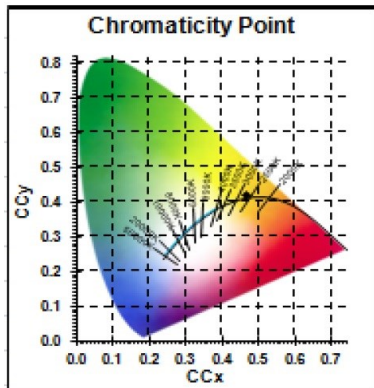

ToLEDo Retro GLS

ToLEDo RT GLS V4 CL 1521LM 827 E27 SL

0027143

Packaging inner width (cm)	14.6
Packaging inner depth (cm)	14.3
DUN14 (outer)	15410288271436
Units per outer package	60
Packaging outer length / height (cm)	77.4
Packaging outer width (cm)	23.9
Packaging outer depth (cm)	30.8

Safety data

Breakage cleaning instructions	Not applicable
Special purpose lamp	No
Intended purpose	No
Dry applications use only	Yes
Suitable for household illumination	Yes
Safety message	Not Suitable for totally enclosed fixtures

PHOTOMETRY

TECHNICAL DRAWINGS