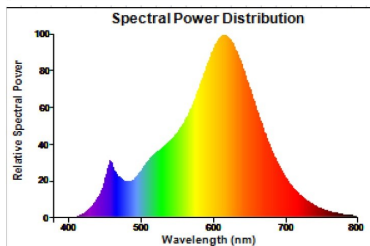

ToLEDo Retro GLS

ToLEDo RT GLS V4 CL 1521LM 827 E27 SL

0027143

Packaging inner width (cm)	14.6
Packaging inner depth (cm)	14.3
DUN14 (outer)	15410288271436
Units per outer package	60
Packaging outer length / height (cm)	77.4
Packaging outer width (cm)	23.9
Packaging outer depth (cm)	30.8

Safety data

Breakage cleaning instructions	Not applicable
Special purpose lamp	No
Intended purpose	No
Dry applications use only	Yes
Suitable for household illumination	Yes
Safety message	Not Suitable for totally enclosed fixtures

PHOTOMETRY

TECHNICAL DRAWINGS