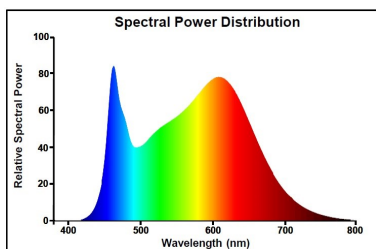

ToLEDo Retro GLS

ToLEDo RT GLS V4 CL 806LM 840 E27 SL

0027328

Units per inner package	6
Packaging inner length / height (cm)	20.8
Packaging inner width (cm)	16.8
Packaging inner depth (cm)	13.4
DUN14 (outer)	15410288273287
Units per outer package	60
Packaging outer length / height (cm)	72.8
Packaging outer width (cm)	22.0
Packaging outer depth (cm)	29.1

Safety data

Breakage cleaning instructions	Not applicable
Special purpose lamp	No
Intended purpose	No
Dry applications use only	Yes
Suitable for household illumination	Yes
Safety message	Not Suitable for totally enclosed fixtures

PHOTOMETRY