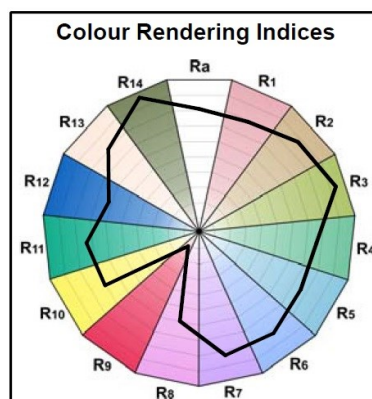

ToLEDo Retro GLS

ToLEDo RT GLS V4 CL 806LM 840 E27 SL

0027328

Units per inner package	6
Packaging inner length / height (cm)	20.8
Packaging inner width (cm)	16.8
Packaging inner depth (cm)	13.4
DUN14 (outer)	15410288273287
Units per outer package	60
Packaging outer length / height (cm)	72.8
Packaging outer width (cm)	22.0
Packaging outer depth (cm)	29.1

Safety data

Breakage cleaning instructions	Not applicable
Special purpose lamp	No
Intended purpose	No
Dry applications use only	Yes
Suitable for household illumination	Yes
Safety message	Not Suitable for totally enclosed fixtures

PHOTOMETRY