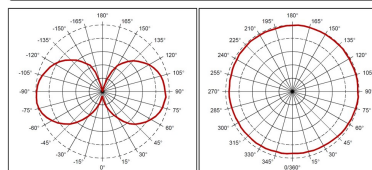

ToLEDo Retro GLS

ToLEDo RT GLS V4 CL 806LM 840 E27 SL

0027328

Units per inner package	6
Packaging inner length / height (cm)	20.8
Packaging inner width (cm)	16.8
Packaging inner depth (cm)	13.4
DUN14 (outer)	15410288273287
Units per outer package	60
Packaging outer length / height (cm)	72.8
Packaging outer width (cm)	22.0
Packaging outer depth (cm)	29.1

Safety data

Breakage cleaning instructions	Not applicable
Special purpose lamp	No
Intended purpose	No
Dry applications use only	Yes
Suitable for household illumination	Yes
Safety message	Not Suitable for totally enclosed fixtures

PHOTOMETRY