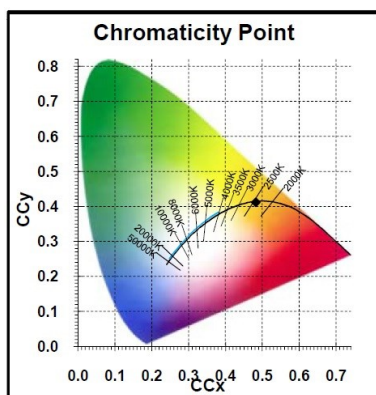

ToLEDo Retro GLS

ToLEDo RT GLS V4 CL 806LM 840 E27 SL

0027328

Units per inner package	6
Packaging inner length / height (cm)	20.8
Packaging inner width (cm)	16.8
Packaging inner depth (cm)	13.4
DUN14 (outer)	15410288273287
Units per outer package	60
Packaging outer length / height (cm)	72.8
Packaging outer width (cm)	22.0
Packaging outer depth (cm)	29.1

Safety data

Breakage cleaning instructions	Not applicable
Special purpose lamp	No
Intended purpose	No
Dry applications use only	Yes
Suitable for household illumination	Yes
Safety message	Not Suitable for totally enclosed fixtures

PHOTOMETRY