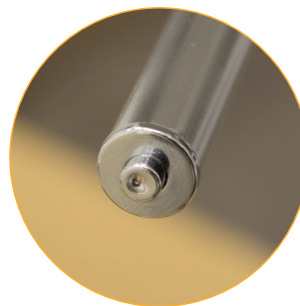

Slim Lamp

This modern, sleek aluminium alloy Slim Lamp is designed with flexibility in mind.

The strong flexible aluminium alloy neck ensures that daylight is always shining on your project. The long slim head of the lamp rotates completely and has bright LEDs all the way along it.

A bench clamp is provided, allowing the user to clamp the lamp to the edge of a desk or any flat surface, without it taking up any unnecessary space on the work area.

The Slim Lamp can be used on a desk over your workstation, for sewing and craft activities or by Beauticians and Nail Technicians. Its also a great reading lamp.

FEATURES

- The aluminium alloy neck and head provide a modern and sleek look.
- The flexible neck can be bent in multiple directions so light can be positioned exactly where needed.
- Powerful LED's from the long and fully rotatable head ensure there is a wide spread of light.
- Powered by USB.

TECHNICAL DETAILS

- Colour temperature: 5,500K.
- Overall length: 80cm (31.5 inches), Lamp head length: 34cm (13.5 inches).
- Weight: 0.26kg.
- Cable length: 190cm (75 inches).
- Colour: Silver.
- Comes with a 2 year warranty.