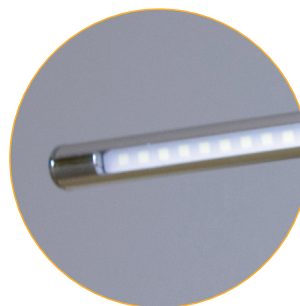

Slim Lamp

This modern, sleek aluminium alloy Slim Lamp is designed with flexibility in mind.

The strong flexible aluminium alloy neck ensures that daylight is always shining on your project. The long slim head of the lamp rotates completely and has bright LEDs all the way along it.

A bench clamp is provided, allowing the user to clamp the lamp to the edge of a desk or any flat surface, without it taking up any unnecessary space on the work area.

The Slim Lamp can be used on a desk over your workstation, for sewing and craft activities or by Beauticians and Nail Technicians. Its also a great reading lamp.

FEATURES

- The aluminium alloy neck and head provide a modern and sleek look.
- The flexible neck can be bent in multiple directions so light can be positioned exactly where needed.
- Powerful LED's from the long and fully rotatable head ensure there is a wide spread of light.
- Powered by USB.

TECHNICAL DETAILS

- Colour temperature: 5,500K.
- Overall length: 80cm (31.5 inches), Lamp head length: 34cm (13.5 inches).
- Weight: 0.26kg.
- Cable length: 190cm (75 inches).
- Colour: Silver.
- Comes with a 2 year warranty.