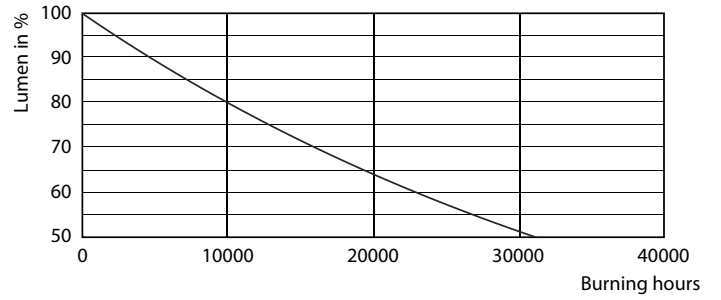

LEDbulb 60W E14 827 FR B38