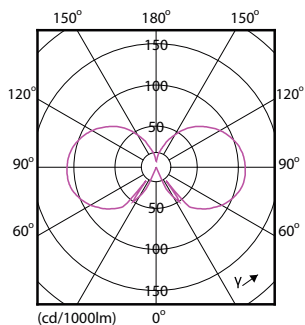

CLA LEDcandle 25W B15 827 CL B35