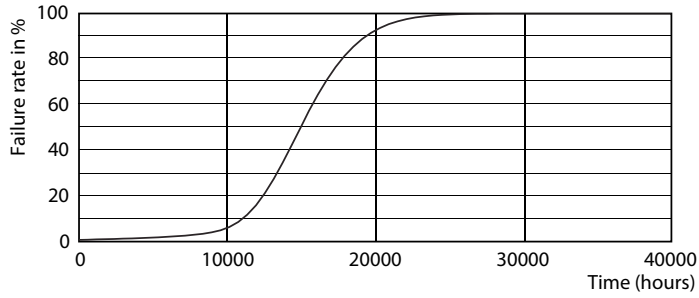

Classic filament LED candles and lustres

Lifetime

LEDbulb 60W E14 827 FR B38