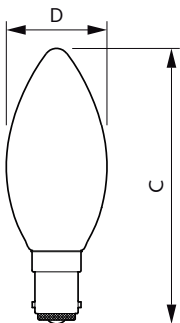

### Product data

General Information	
Cap base	B15 [ B15]
EU RoHS compliant	Yes
Nominal lifetime (nom.)	15000 h
Switching cycle	20,000X
Technical type	2-25W
Light Technical	
Colour code	827 [ CCT of 2,700 K]
Luminous flux (nom.)	250 lm
Colour designation	Warm white (WW)
Correlated Colour Temperature (Nom)	2700 K
Luminous efficacy (rated) (nom.)	125.00 lm/W
Colour consistency	<6
Color rendering index (nom.)	80
LLMF at end of nominal lifetime (nom.)	70 %
Operating and Electrical	
Input frequency	50 to 60 Hz
Power (Rated) (Nom)	2 W

Lamp current (nom.)	20 mA
Wattage equivalent	25 W
Starting time (nom.)	0.5 s
Warm-up time to 60% light (nom.)	0.5 s
Power factor (nom.)	0.4
Voltage (Nom)	220-240 V
Temperature	
T-Case maximum (nom.)	36 °C
Controls and Dimming	
Dimmable	No
Mechanical and Housing	
Bulb finish	Clear
Approval and Application	
Energy efficiency label (EEL)	A++
Energy Consumption kWh/1000 h	2 kWh

## Dimensional drawing

Candle 230V 2-25W 250lm 2700K B15 ND B35

Product	D	C
Classic LEDCandle ND 2-25W B35 B15 827 CL	35 mm	97 mm