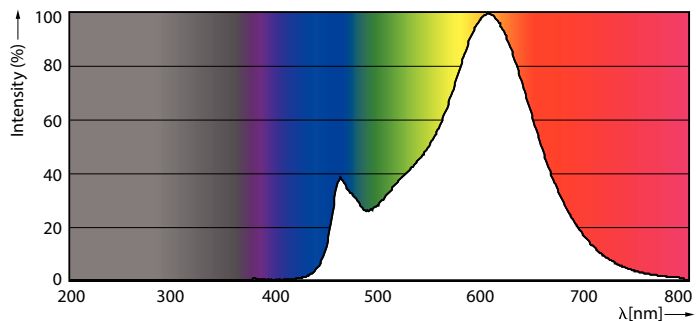

LEDbulb 40W B22 827 CL A60 ND