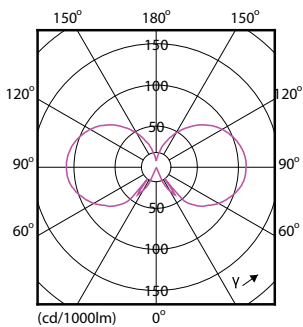

LEDbulb 40W E14 827 CL B35