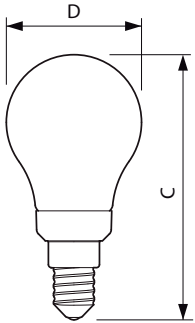

Product data

General Information	
Cap-Base	E14 [E14]
EU RoHS compliant	Yes
Nominal Lifetime (Nom)	15000 h
Switching Cycle	20000X
Technical Type	5-40W
Light Technical	
Color Code	827 [CCT of 2700K]
Luminous Flux (Nom)	470 lm
Color Designation	Warm White (WW)
Correlated Color Temperature (Nom)	2700 K
Luminous Efficacy (rated) (Nom)	94.00 lm/W
Color Consistency	<6
Color Rendering Index (Nom)	80
LLMF At End Of Nominal Lifetime (Nom)	70 %
Operating and Electrical	
Input Frequency	50 to 60 Hz
Power (Nom)	5 W

Lamp Current (Nom)	38 mA
Wattage Equivalent	40 W
Starting Time (Nom)	0.5 s
Warm Up Time to 60% Light (Nom)	0.5 s
Power Factor (Nom)	0.7
Voltage (Nom)	220-240 V
Temperature	
T-Case Maximum (Nom)	60 °C
Controls and Dimming	
Dimmable	Yes
Mechanical and Housing	
Bulb Finish	Clear
Approval and Application	
Energy Efficiency Label (EEL)	A+
Energy Consumption kWh/1000 h	5 kWh

Numerator - Packs per outer box	10
Material Nr. (12NC)	929001332502
Net Weight (Piece)	0.014 kg

Dimensional drawing

Candle P45 4.5-40W 470lm 2700K D Clear

Product	D	C
Classic LEDLuster D 5-40W P45 E14 827 CL	45 mm	85 mm