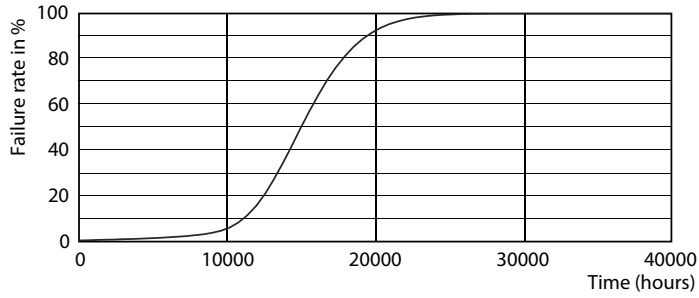

Classic filament LED candles and lusters

Lifetime

LEDbulb 40W E27 827 CL A60 D