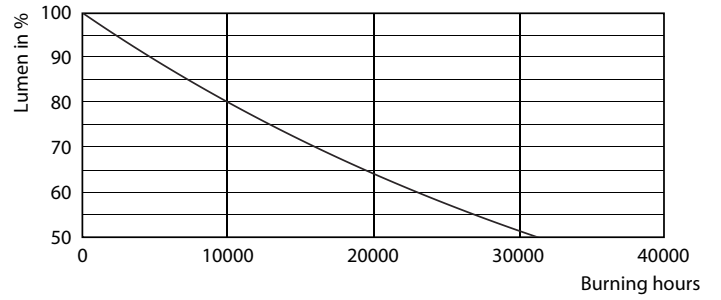

Product data

General Information	
Cap-Base	E14 [E14]
EU RoHS compliant	Yes
Nominal Lifetime (Nom)	15000 h
Switching Cycle	20000X
Technical Type	5-40W
Light Technical	
Color Code	827 [CCT of 2700K]
Luminous Flux (Nom)	470 lm
Color Designation	Warm White (WW)
Correlated Color Temperature (Nom)	2700 K
Luminous Efficacy (rated) (Nom)	94.00 lm/W
Color Consistency	<6
Color Rendering Index (Nom)	80
LLMF At End Of Nominal Lifetime (Nom)	70 %
Operating and Electrical	
Input Frequency	50 to 60 Hz
Power (Nom)	5 W

Photometric data

LEDbulb, Bulb A21 14W, 18W 2200-2700K

LEDbulb 40W E14 827 CL P45

LEDbulb 40W E14 827 CL B35

Classic filament LED candles and lusters

Lifetime

LEDbulb 40W E27 827 CL A60 D

LEDbulb 40W E27 827 CL A60 D