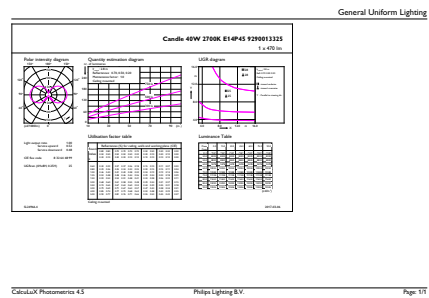

LEDbulb 40W E14 827 CL P45