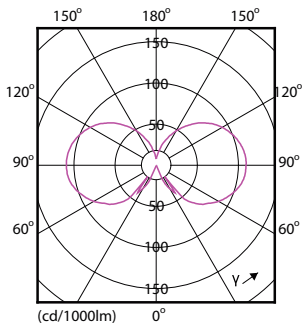

LEDbulb 40W E14 827 CL B35