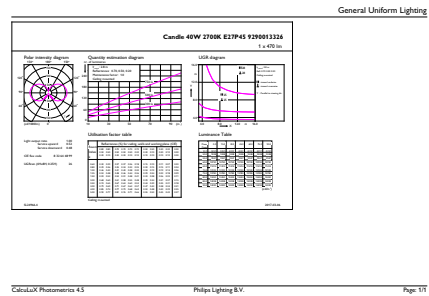

LEDbulb 40W E27 827 CL P45