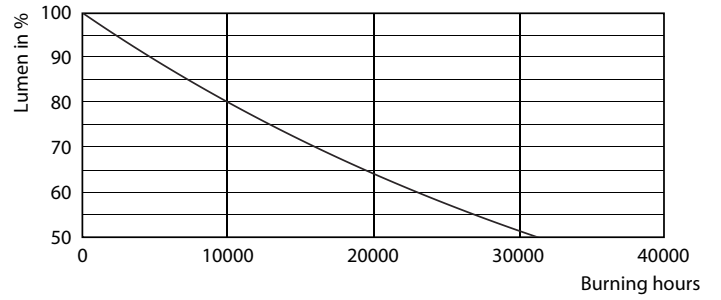

Product data

General Information	
Cap-Base	E27 [E27]
EU RoHS compliant	Yes
Nominal Lifetime (Nom)	15000 h
Switching Cycle	20000X
Technical Type	5-40W
Light Technical	
Color Code	827 [CCT of 2700K]
Luminous Flux (Nom)	470 lm
Color Designation	Warm White (WW)
Correlated Color Temperature (Nom)	2700 K
Luminous Efficacy (rated) (Nom)	94.00 lm/W
Color Consistency	<6
Color Rendering Index (Nom)	80
LLMF At End Of Nominal Lifetime (Nom)	70 %
Operating and Electrical	
Input Frequency	50 to 60 Hz
Power (Nom)	5 W

Photometric data

LEDbulb, Bulb A21 14W, 18W 2200-2700K

LEDbulb 40W E27 827 CL P45

LEDbulb 40W E14 827 CL B35

Classic filament LED candles and lusters

Lifetime

LEDbulb 40W E27 827 CL A60 D

LEDbulb 40W E27 827 CL A60 D