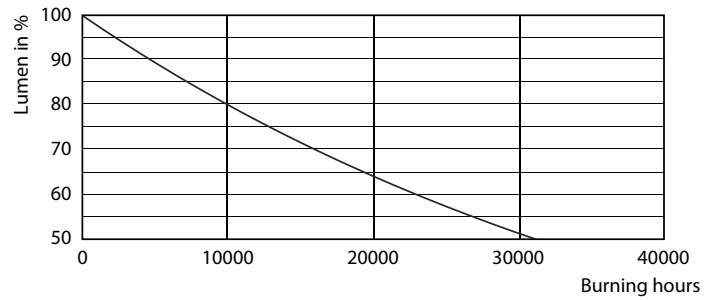

LEDbulb 60W E14 827 FR B38