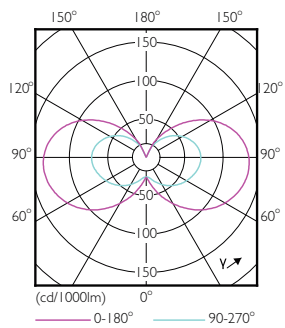

CorePro LEDcapsule MV 25W G9 827 Capsule

CorePro LEDcapsule MV 25W G9 827 Capsule