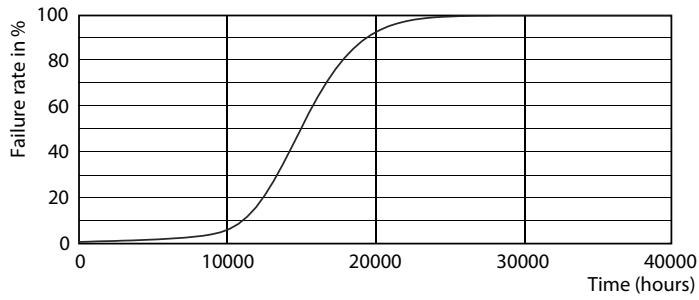

CorePro LEDcapsule MV

Lifetime

LEDbulb 60W E14 827 FR B38