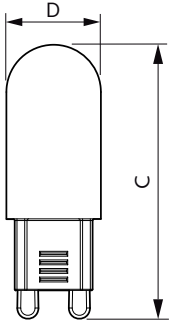

CorePro LEDcapsule MV

EAN/UPC - Product	8718696713921
Order code	929001323802
Numerator - Quantity Per Pack	1
Numerator - Packs per outer box	12

Material Nr. (12NC)	929001323802
Net Weight (Piece)	0.012 kg

Dimensional drawing

G9 230V 2.5W-25W 204lm 2700K G9 Non-Dim

Product	D	C
CorePro LEDcapsule ND 1.9-25W G9 827	16.5 mm	48 mm