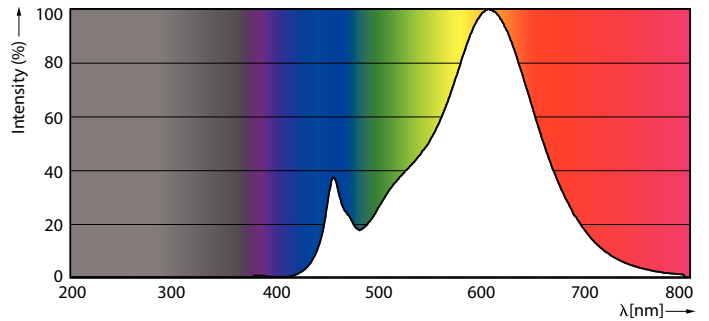

CorePro LEDcapsule MV 25W G9 827 Capsule