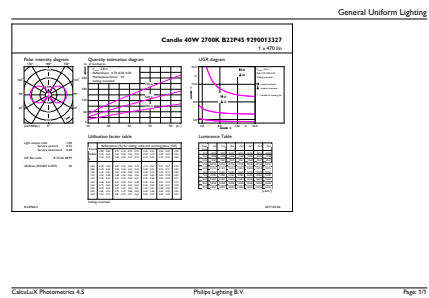

LEDbulb 40W B22 827 CL P45