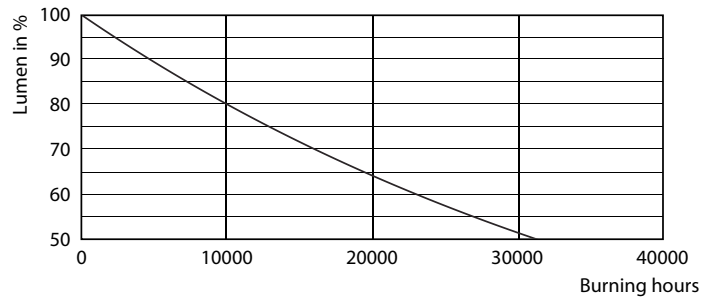

Classic filament LED candles and lusters

Lifetime

LEDbulb 40W E27 827 CL A60 D

LEDbulb 40W E27 827 CL A60 D