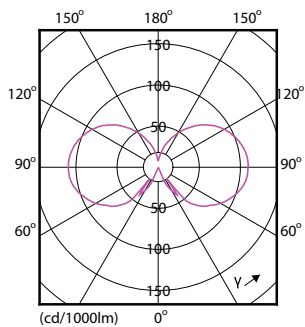

LEDbulb 40W E14 827 CL B35