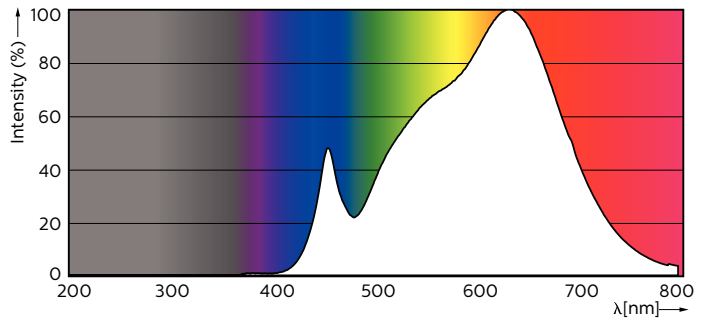

MASTER LEDspot ExpertColor MV 50W GU10 930 36D