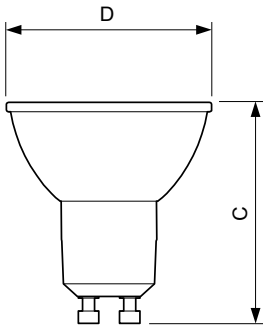

MASTER LEDspot ExpertColor MV

Temperature

T-Case Maximum (Nom)	80 °C

Controls and Dimming

Dimmable	Yes

Approval and Application

Energy Efficiency Label (EEL)	A+
Suitable For Accent Lighting	Yes
Energy Consumption kWh/1000 h	6 kWh

Product Data

Full product code	871869670769200

Order product name	MASTER LED ExpertColor LED ExpertColor 5.5-50W GU10 930 36D
EAN/UPC - Product	8718696707692
Order code	929001347402
Numerator - Quantity Per Pack	1
Numerator - Packs per outer box	10
Material Nr. (12NC)	929001347402
Net Weight (Piece)	0.038 kg

Dimensional drawing

GU10 230V5.5W-50W350lm40D 3000K GU10 Dim

Product	D	C
MASTER LED ExpertColor LED ExpertColor 5.5-50W GU10 930 36D	50 mm	54 mm

Photometric data

MASTER LEDspot ExpertColor MV 50W GU10 930 36D