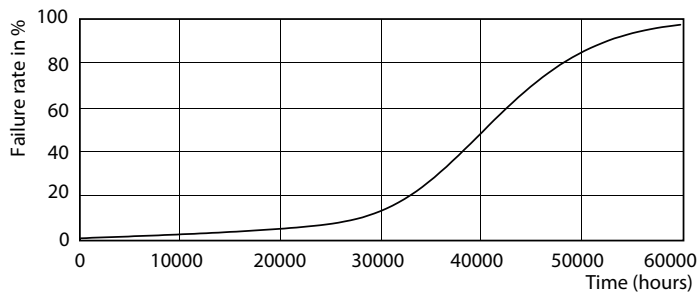

Product data

General Information		Color Rendering Index (Nom)	
Cap-Base	GU10 [GU10]		97
EU RoHS compliant	Yes	LLMF At End Of Nominal Lifetime (Nom)	70 %
Nominal Lifetime (Nom)	40000 h	Luminous Flux in 90° Cone (Rated)	375 lm
Switching Cycle	50000X	Operating and Electrical	
Technical Type	5.5-50W	Input Frequency	50 to 60 Hz
Light Technical		Power (Nom)	5.5 W
Color Code	930 [CCT of 3000K]	Lamp Current (Nom)	30 mA
Beam Angle (Nom)	36 °	Wattage Equivalent	50 W
Luminous Flux (Nom)	375 lm	Starting Time (Nom)	0.5 s
Luminous Intensity (Nom)	800 cd	Warm Up Time to 60% Light (Nom)	0.5 s
Color Designation	White (WH)	Power Factor (Nom)	0.8
Correlated Color Temperature (Nom)	3000 K	Voltage (Nom)	220-240 V
Luminous Efficacy (rated) (Nom)	68.00 lm/W		
Color Consistency	<3		

MASTER LEDspot ExpertColor MV 50W GU10 930 36D

MASTER LEDspot ExpertColor MV 50W GU10 930 36D

MASTER LEDspot ExpertColor MV

Photometric data

MASTER LEDspot ExpertColor MV 50W GU10 930 36D

Lifetime

MASTER LEDspot ExpertColor MV 35W GU10 25D