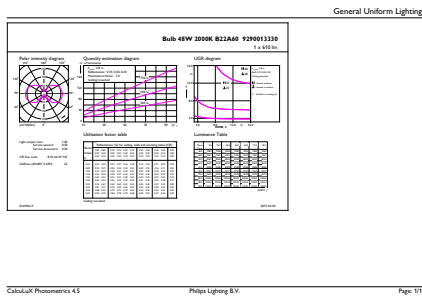

Product data

General Information	
Cap-Base	B22 [B22]
EU RoHS compliant	Yes
Nominal Lifetime (Nom)	15000 h
Switching Cycle	20000X
Technical Type	7.5-48W
Light Technical	
Color Code	820 [CCT of 2000K]
Luminous Flux (Nom)	610 lm
Color Designation	Flame
Correlated Color Temperature (Nom)	2000 K
Luminous Efficacy (rated) (Nom)	81.33 lm/W
Color Consistency	<6
Color Rendering Index (Nom)	80
LLMF At End Of Nominal Lifetime (Nom)	70 %
Operating and Electrical	
Input Frequency	50 to 60 Hz
Power (Nom)	7.5 W
Lamp Current (Nom)	36 mA
Wattage Equivalent	48 W

Decorative LEDbulbs

Order code	929001333002
Numerator - Quantity Per Pack	1
Numerator - Packs per outer box	10
Material Nr. (12NC)	929001333002

Net Weight (Piece)	0.030 kg
--------------------	----------

Dimensional drawing

Bulb A60 230V 7.5-48W600lm 2000K D Amber

Product	D	C
CLA LEDBulb D 7.5-48W A60 B22 820 GOLD	60 mm	102 mm

Photometric data

LEDbulb 48W B22 820 GOLD A60

LEDbulb 48W E27 820 GOLD A60

LEDbulb 40W E27 827 CL A60 D