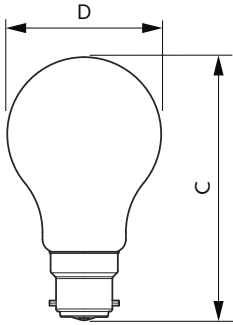

Product data

General Information	
Cap-Base	B22 [B22]
EU RoHS compliant	Yes
Nominal Lifetime (Nom)	15000 h
Switching Cycle	20000X
Technical Type	7.5-48W
Light Technical	
Color Code	820 [CCT of 2000K]
Luminous Flux (Nom)	610 lm
Color Designation	Flame
Correlated Color Temperature (Nom)	2000 K
Luminous Efficacy (rated) (Nom)	81.33 lm/W
Color Consistency	<6
Color Rendering Index (Nom)	80
LLMF At End Of Nominal Lifetime (Nom)	70 %
Operating and Electrical	
Input Frequency	50 to 60 Hz
Power (Nom)	7.5 W
Lamp Current (Nom)	36 mA
Wattage Equivalent	48 W

Starting Time (Nom)	0.5 s
Warm Up Time to 60% Light (Nom)	0.5 s
Power Factor (Nom)	0.7
Voltage (Nom)	220-240 V
Temperature	
T-Case Maximum (Nom)	55 °C
Controls and Dimming	
Dimmable	Yes
Mechanical and Housing	
Bulb Finish	Amber
Approval and Application	
Energy Efficiency Label (EEL)	A+
Energy Consumption kWh/1000 h	8 kWh
Product Data	
Full product code	871869670958000
Order product name	CLA LEDBulb D 7.5-48W A60 B22 820 GOLD
EAN/UPC - Product	8718696709580

Dimensional drawing

Bulb A60 230V 7.5-48W600lm 2000K D Amber

Product	D	C
CLA LEDBulb D 7.5-48W A60 B22 820 GOLD	60 mm	102 mm

Photometric data

LEDbulb 48W B22 820 GOLD A60

LEDbulb 48W E27 820 GOLD A60

LEDbulb 40W E27 827 CL A60 D