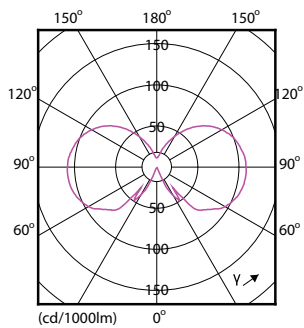

Dimensional drawing

Bulb A60 230V 7.5-48W600lm 2000K D Amber

Product	D	C
CLA LEDBulb D 7.5-48W A60 B22 820 GOLD	60 mm	102 mm

Photometric data

LEDbulb 48W B22 820 GOLD A60

LEDbulb 48W E27 820 GOLD A60

LEDbulb 40W E27 827 CL A60 D