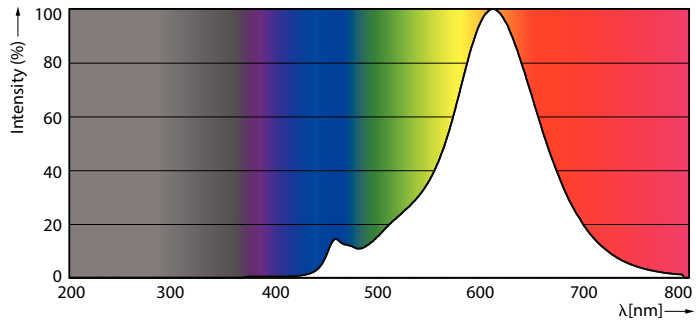

Product data

General Information	
Cap-Base	B22 [B22]
EU RoHS compliant	Yes
Nominal Lifetime (Nom)	15000 h
Switching Cycle	20000X
Technical Type	7.5-48W
Light Technical	
Color Code	820 [CCT of 2000K]
Luminous Flux (Nom)	610 lm
Color Designation	Flame
Correlated Color Temperature (Nom)	2000 K
Luminous Efficacy (rated) (Nom)	81.33 lm/W
Color Consistency	<6
Color Rendering Index (Nom)	80
LLMF At End Of Nominal Lifetime (Nom)	70 %
Operating and Electrical	
Input Frequency	50 to 60 Hz
Power (Nom)	7.5 W
Lamp Current (Nom)	36 mA
Wattage Equivalent	48 W

Dimensional drawing

Bulb A60 230V 7.5-48W600lm 2000K D Amber

Product	D	C
CLA LEDBulb D 7.5-48W A60 B22 820 GOLD	60 mm	102 mm

Photometric data

LEDbulb 48W B22 820 GOLD A60

LEDbulb 48W E27 820 GOLD A60

LEDbulb 40W E27 827 CL A60 D