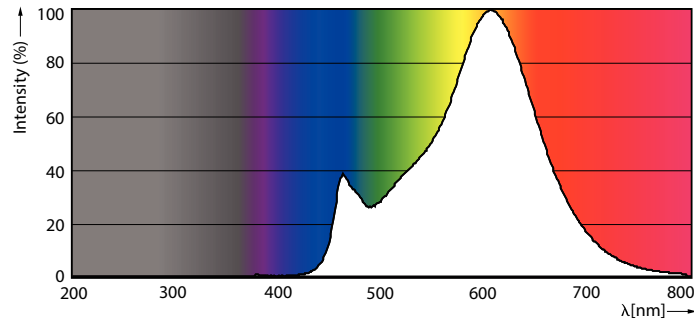

Photometric data

LEDcandle CLA 4.3-40W E14 B35 Clear 827 ND