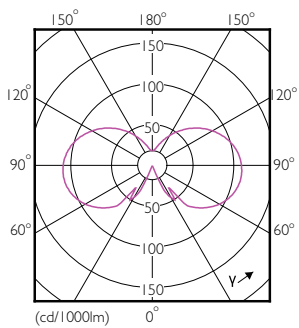

LEDcandle CLA 4.3-40W E14 B35 Clear 827 ND