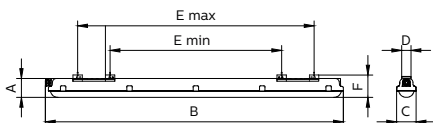

Approval and Application

Ingress protection code	IP65 [Dust penetration-protected, jet-proof]
Mech. impact protection code	IK08 [5 J vandal-protected]

Initial Performance (IEC Compliant)

Initial luminous flux (system flux)	4800 lm
Luminous flux tolerance	-10%, +15%
Initial LED luminaire efficacy	110 lm/W
Init. Corr. Color Temperature	4000 K
Init. Color Rendering Index	>80
Initial chromaticity	<5
Initial input power	43.5 W

Power consumption tolerance	+/-10%

Over Time Performance (IEC Compliant)

Control gear failure rate at median useful life	0.075 %
50000 h	
Lumen maintenance at median useful life*	L65
50000 h	

Application Conditions

Ambient temperature range	-20 to +40 °C
Performance ambient temperature Tq	25 °C
Maximum dim level	Not applicable
Suitable for random switching	Yes

Product Data

Full product code	871016336952599
Order product name	WT065C LED48S/840 PSU L1200
EAN/UPC - Product	8710163369525
Order code	911401825381
Numerator - Quantity Per Pack	1
Numerator - Packs per outer box	9
Material Nr. (12NC)	911401825381
Net Weight (Piece)	1.330 kg

Dimensional drawing

Type	Dimension (mm)						No. of clips
	A	B	C	D	E min	E max	
WT065C-LED48S/840 PSU L1200	76	1215	80	38	106	1162	8
WT065C-LED48S/840 PSU L1200	76	1215	80	38	106	1162	10
WT065C-LED48S/840 PSU L1200	76	1215	80	38	106	1162	12

Waterproof WT055C/WT060C