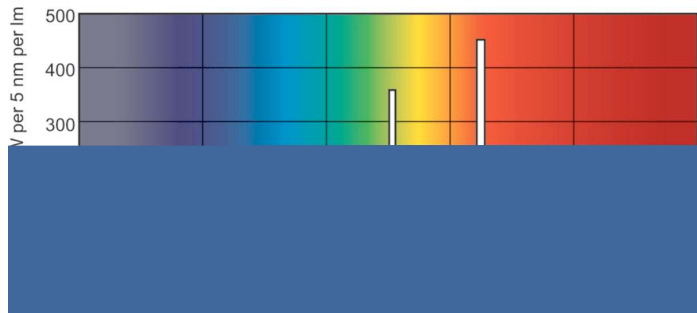

Product data

General Information	
Cap-Base	G5 [G5]
Life to 50% Failures Preheat (Nom)	24000 h
Features	na [Not Applicable]
System Description	High Efficiency
LSF Preheat 2000 h Rated	99 %
LSF Preheat 4000 h Rated	99 %
LSF Preheat 6000 h Rated	99 %
LSF Preheat 8000 h Rated	99 %
LSF Preheat 16000 h Rated	97 %
LSF Preheat 20000 h Rated	84 %
Light Technical	
Color Code	830 [CCT of 3000K]
Luminous Flux (Nom)	2900 lm
Luminous Flux (Rated) (Nom)	2675 lm
Color Designation	Warm White (WW)
Luminous Efficacy (@ Max Lumen, Rated) (Nom)	104 lm/W
Correlated Color Temperature (Nom)	3000 K
Luminous Efficacy (rated) (Nom)	96 lm/W

Dimensional drawing

Product	D (max)	A (max)	B (max)	B (min)	C (max)
MASTER TL5 HE 28W/830 SLV/40	17 mm	1149.0 mm	1156.1 mm	1153.7 mm	1163.2 mm

TL5 28W/830/GP HE

Photometric data

LDPB_TL5-HE8_830-Spectral power distribution B/W

LDPO_TL5-HE8_830-Spectral power distribution Colour

MASTER TL5 High Efficiency

Lifetime

LDLE_TL5-HE8_0001-Life expectancy diagram

LDLE_TL5-HE8_0002-Life expectancy diagram

LDLM_TL5-HE8_0001-Lumen maintenance diagram