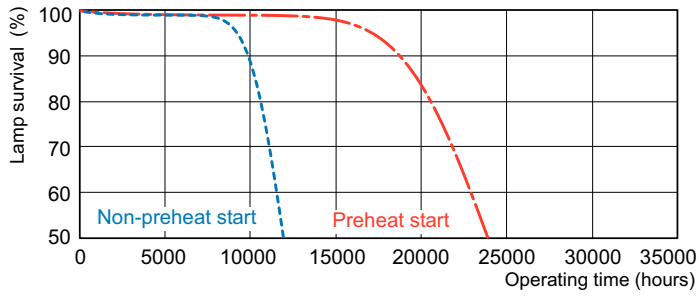

MASTER TL5 High Efficiency

Lifetime

LDLE_TL5-HE8_0002-Life expectancy diagram

LDLM_TL5-HE8_0001-Lumen maintenance diagram