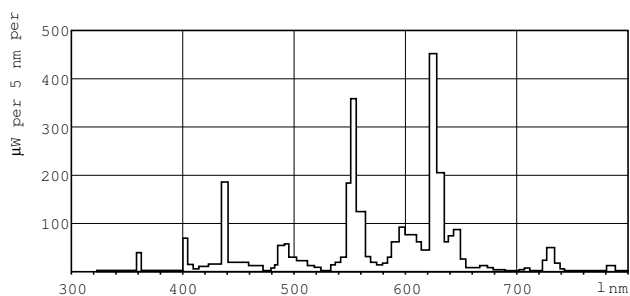

MASTER TL5 High Efficiency

Controls and Dimming	
Dimmable	Yes
Mechanical and Housing	
Cap-Base Information	Green Plate
Approval and Application	
Energy Efficiency Label (EEL)	A+
Mercury (Hg) Content (Nom)	1.4 mg
Energy Consumption kWh/1000 h	31 kWh
Product Data	
Full product code	871150063946255

Order product name	MASTER TL5 HE 28W/830 SLV/40
EAN/UPC - Product	8711500639462
Order code	927926583055
Numerator - Quantity Per Pack	1
Numerator - Packs per outer box	40
Material Nr. (12NC)	927926583055
Net Weight (Piece)	104.500 g
ILCOS Code	FDH-28/30/1B-L/P-G5-16/1150

Dimensional drawing

Product	D (max)	A (max)	B (max)	B (min)	C (max)
MASTER TL5 HE 28W/830 SLV/40	17 mm	1149.0 mm	1156.1 mm	1153.7 mm	1163.2 mm

TL5 28W/830/GP HE

Photometric data

LDPB_TL5-HE8_830-Spectral power distribution B/W