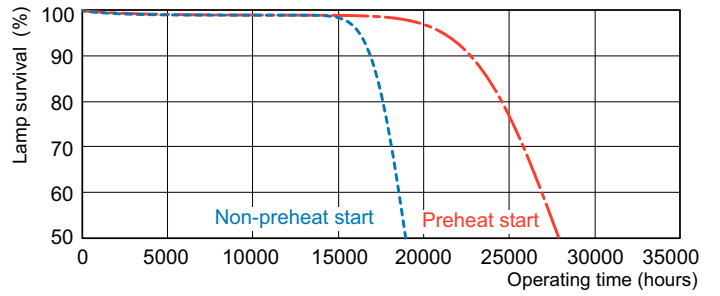

MASTER TL5 High Efficiency

Lifetime

LDLE_TL5-HE8_0002-Life expectancy diagram

LDLM_TL5-HE8_0001-Lumen maintenance diagram