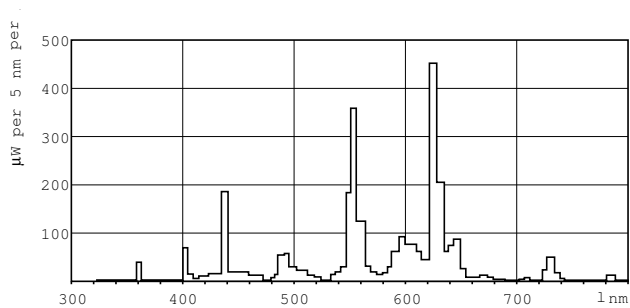

MASTER TL-D Super 80

MASTER TL-D Super 80 15W/830 SLV/25

The MASTER TL-D Super 80 lamp offers more lumens per watt and better color rendering than TL-D standard colors. Furthermore, it has a lower mercury content. The lamp can be operated in existing TL-D luminaires.

MASTER TL-D Super 80

Energy Consumption kWh/1000 h	19 kWh
Product Data	
Full product code	871150070279140
Order product name	MASTER TL-D Super 80 15W/830 SLV/25
EAN/UPC - Product	8711500702791
Order code	927922283014

Numerator - Quantity Per Pack	1
Numerator - Packs per outer box	25
Material Nr. (12NC)	927922283014
Net Weight (Piece)	56.570 g
ILCOS Code	FD-15/30/1B-E-G13

Dimensional drawing

Product	D (max)	A (max)	B (max)	B (min)	C (max)
MASTER TL-D Super 80 15W/830 SLV/25	28 mm	437.4 mm	444.5 mm	442.1 mm	451.6 mm

TL-D 15W/830

Photometric data

LDPB_TL-D8_830_0001-Spectral power distribution B/W

LDPO_TL-D8_830_0001-Spectral power distribution Colour

MASTER TL-D Super 80

Lifetime

LDLE_TL-D8_0001-Life expectancy diagram