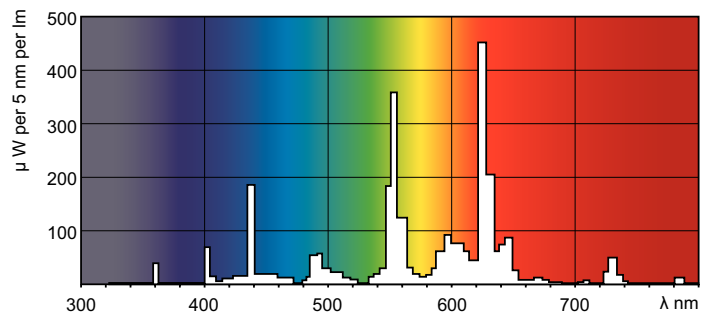

MASTER TL-D Super 80

MASTER TL-D Super 80 15W/830 SLV/25

The MASTER TL-D Super 80 lamp offers more lumens per watt and better color rendering than TL-D standard colors. Furthermore, it has a lower mercury content. The lamp can be operated in existing TL-D luminaires.

Product data

General Information	
Cap-Base	G13 [Medium Bi-Pin Fluorescent]
Life To 10% Failures (Nom)	12000 h
Life to 50% Failures (Nom)	15000 h
Life to 50% Failures Preheat (Nom)	20000 h
LSF 2000 h Rated	99 %
LSF 4000 h Rated	99 %
LSF 6000 h Rated	99 %
LSF 8000 h Rated	99 %
LSF 12000 h Rated	89 %
LSF 16000 h Rated	33 %
LSF 20000 h Rated	2 %
Light Technical	
Color Code	830 [CCT of 3000K]
Luminous Flux (Nom)	1000 lm
Luminous Flux (Rated) (Nom)	1000 lm
Color Designation	Warm White (WW)
Correlated Color Temperature (Nom)	3000 K
Luminous Efficacy (rated) (Nom)	67 lm/W
Color Rendering Index (Nom)	>80

Numerator - Quantity Per Pack	1
Numerator - Packs per outer box	25
Material Nr. (12NC)	927922283014
Net Weight (Piece)	56.570 g
ILCOS Code	FD-15/30/1B-E-G13

Dimensional drawing

Product	D (max)	A (max)	B (max)	B (min)	C (max)
MASTER TL-D Super 80 15W/830 SLV/25	28 mm	437.4 mm	444.5 mm	442.1 mm	451.6 mm

TL-D 15W/830

Photometric data

LDPB_TL-D8_830_0001-Spectral power distribution B/W

LDPO_TL-D8_830_0001-Spectral power distribution Colour

MASTER TL-D Super 80

Lifetime

LDLE_TL-D8_0001-Life expectancy diagram