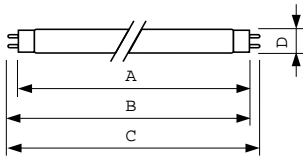

MASTER TL-D Super 80

Energy Consumption kWh/1000 h	19 kWh
Product Data	
Full product code	871150070279140
Order product name	MASTER TL-D Super 80 15W/830 SLV/25
EAN/UPC - Product	8711500702791
Order code	927922283014

Numerator - Quantity Per Pack	1
Numerator - Packs per outer box	25
Material Nr. (12NC)	927922283014
Net Weight (Piece)	56.570 g
ILCOS Code	FD-15/30/1B-E-G13

Dimensional drawing