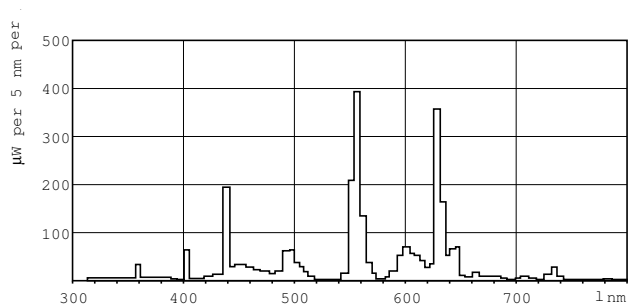

MASTER TL-D Super 80

Energy Consumption kWh/1000 h	19 kWh
Product Data	
Full product code	871150070280740
Order product name	MASTER TL-D Super 80 15W/840 SLV/25
EAN/UPC - Product	8711500702807
Order code	927922284014

Numerator - Quantity Per Pack	1
Numerator - Packs per outer box	25
Material Nr. (12NC)	927922284014
Net Weight (Piece)	56.570 g
ILCOS Code	FD-15/40/1B-E-G13

Dimensional drawing

Product	D (max)	A (max)	B (max)	B (min)	C (max)
MASTER TL-D Super 80 15W/840 SLV/25	28 mm	437.4 mm	444.5 mm	442.1 mm	451.6 mm

TL-D 15W/840

Photometric data

LDPB_TL-D8_840_0001-Spectral power distribution B/W