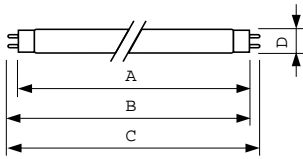

## Dimensional drawing

Product	D (max)	A (max)	B (max)	B (min)	C (max)
MASTER TL-D Super 80 15W/840 SLV/25	28 mm	437.4 mm	444.5 mm	442.1 mm	451.6 mm