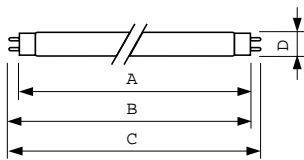

MASTER TL-D Super 80

Energy Consumption kWh/1000 h	45 kWh
Product Data	
Full product code	871150055880040
Order product name	MASTER TL-D Super 80 38W/830 SLV/25
EAN/UPC - Product	8711500558800
Order code	927923583014

Numerator - Quantity Per Pack	1
Numerator - Packs per outer box	25
Material Nr. (12NC)	927923583014
Net Weight (Piece)	133.000 g
ILCOS Code	FD-38/30/1B-E-G13

Dimensional drawing