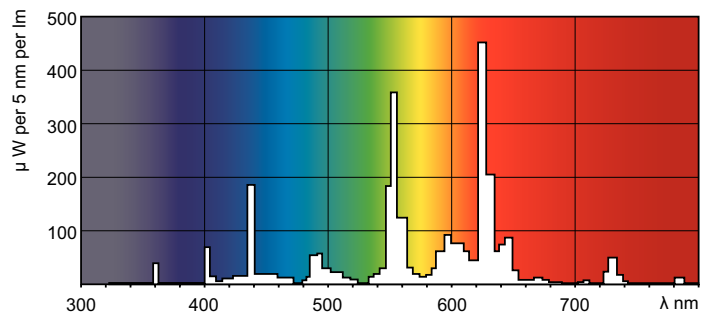

LDPO_TL-D8_830_0001-Spectral power distribution Colour