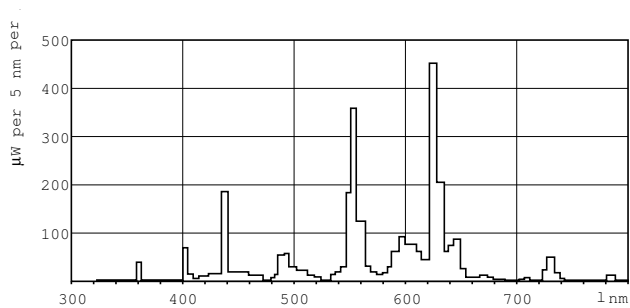

MASTER TL-D Super 80

Energy Consumption kWh/1000 h	45 kWh
Product Data	
Full product code	871150055880040
Order product name	MASTER TL-D Super 80 38W/830 SLV/25
EAN/UPC - Product	8711500558800
Order code	927923583014

Numerator - Quantity Per Pack	1
Numerator - Packs per outer box	25
Material Nr. (12NC)	927923583014
Net Weight (Piece)	133.000 g
ILCOS Code	FD-38/30/1B-E-G13

Dimensional drawing

Product	D (max)	A (max)	B (max)	B (min)	C (max)
MASTER TL-D Super 80 38W/830 SLV/25	28 mm	1047.0 mm	1054.1 mm	1051.7 mm	1061.2 mm

TL-D 38W/830

Photometric data

LDPB_TL-D8_830_0001-Spectral power distribution B/W