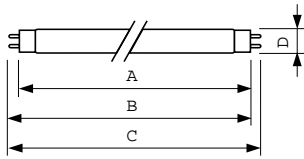

## Dimensional drawing

Product	D (max)	A (max)	B (max)	B (min)	C (max)
MASTER TL-D Super 80 70W/830 SLV/25	28 mm	1763.8 mm	1770.9 mm	1768.5 mm	1778 mm