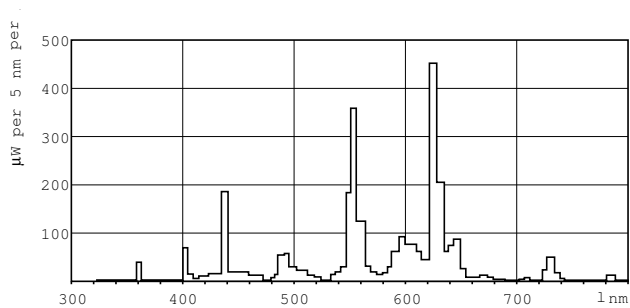

MASTER TL-D Super 80

Energy Consumption kWh/1000 h	81 kWh
Product Data	
Full product code	871150061598540
Order product name	MASTER TL-D Super 80 70W/830 SLV/25
EAN/UPC - Product	8711500615985
Order code	927923883014

Numerator - Quantity Per Pack	1
Numerator - Packs per outer box	25
Material Nr. (12NC)	927923883014
Net Weight (Piece)	199.900 g
ILCOS Code	FD-70/30/1B-E-G13

Dimensional drawing

Product	D (max)	A (max)	B (max)	B (min)	C (max)
MASTER TL-D Super 80 70W/830 SLV/25	28 mm	1763.8 mm	1770.9 mm	1768.5 mm	1778 mm

TL-D 70W/830

Photometric data

LDPB_TL-D8_830_0001-Spectral power distribution B/W