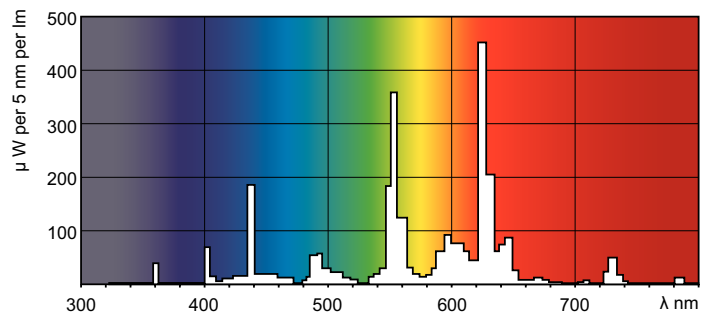

LDPO_TL-D8_830_0001-Spectral power distribution Colour