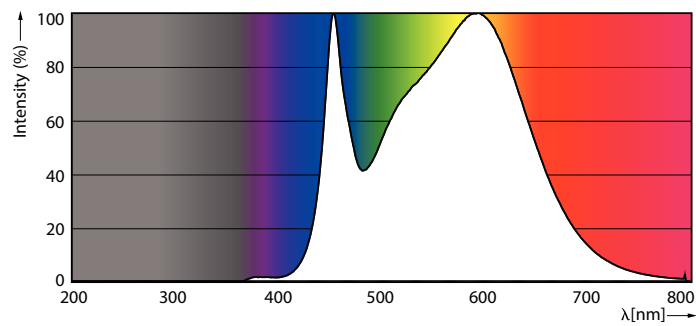

CorePro LEDspotMV 35W GU10 840 36D CLA

CorePro LEDspotMV 25W GU10 840 36D