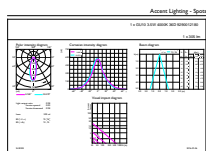

Photometric data