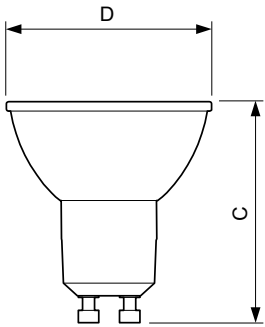

CorePro LEDspot MV

Numerator - Quantity Per Pack	1
Numerator - Packs per outer box	10
Material Nr. (12NC)	929001218002

Net Weight (Piece)	0.038 kg

Dimensional drawing

GU10 230V 4W-35W 260lm 60D 4000K GU10 ND

Product	D	C
Corepro LEDspot 3.5-35W GU10 840 36D	50 mm	54 mm

Photometric data