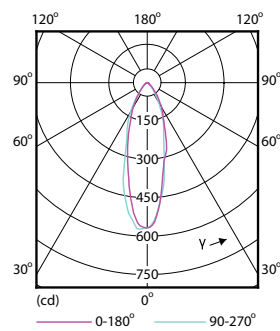

CorePro LEDspotMV 35W GU10 830 36D CLA