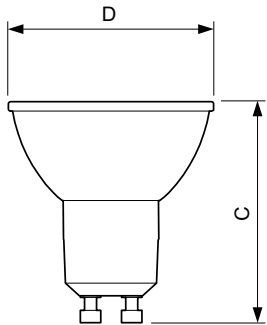

## Dimensional drawing

GU10 230V 4W-35W 260lm 100D 4000K GU10ND

Product	D	C
Corepro LEDspot 4.6-50W GU10 865 36D	50 mm	54 mm