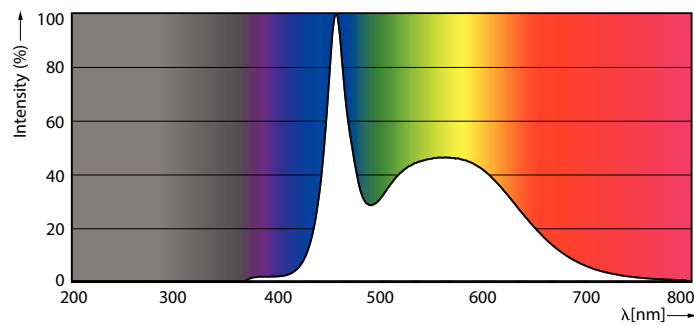

CorePro LEDspotMV 50W GU10 865 36D