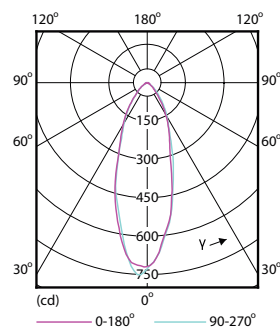

### Product data

General Information	
Cap-Base	GU10 [ GU10]
EU RoHS compliant	Yes
Nominal Lifetime (Nom)	15000 h
Switching Cycle	50000X
Technical Type	4.6-50W
Light Technical	
Color Code	865 [ CCT of 6500K]
Beam Angle (Nom)	36 °
Luminous Flux (Nom)	390 lm
Luminous Intensity (Nom)	770 cd
Color Designation	Cool Daylight
Correlated Color Temperature (Nom)	6500 K
Luminous Efficacy (rated) (Nom)	84.00 lm/W
Color Consistency	<6
Color Rendering Index (Nom)	80
LLMF At End Of Nominal Lifetime (Nom)	70 %
Luminous Flux in 90° Cone (Rated)	390 lm
Operating and Electrical	
Input Frequency	50 to 60 Hz
Power (Nom)	4.6 W

## Dimensional drawing

GU10 230V 4W-35W 260lm 100D 4000K GU10ND

Product	D	C
Corepro LEDspot 4.6-50W GU10 865 36D	50 mm	54 mm

## Photometric data

CorePro LEDspot MV 50W GU10 865 36D

CorePro LEDspotMV 50W GU10 830 36D CLA

CorePro LEDspotMV 50W GU10 865 36D