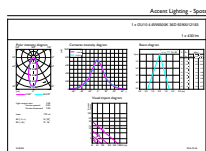

Photometric data

CorePro LEDspot MV 50W GU10 865 36D