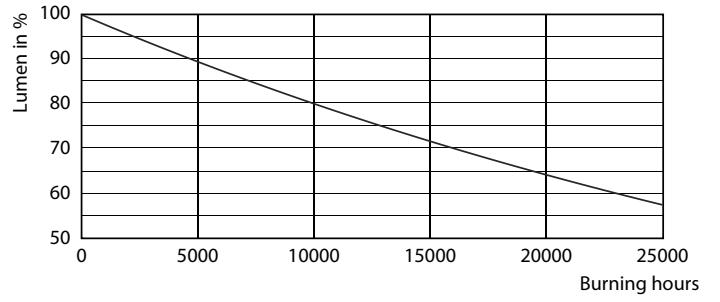

CorePro LEDspot MV

Lifetime

CLA LEDspotMV 50W GU10 827 36D ND