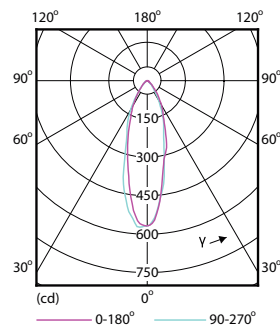

Product data

General Information	
Cap-Base	GU10 [GU10]
EU RoHS compliant	Yes
Nominal Lifetime (Nom)	15000 h
Switching Cycle	50000X
Technical Type	4-35W
Light Technical	
Color Code	840 [CCT of 4000K]
Beam Angle (Nom)	36 °
Luminous Flux (Nom)	270 lm
Luminous Intensity (Nom)	540 cd
Color Designation	Cool White (CW)
Correlated Color Temperature (Nom)	4000 K
Luminous Efficacy (rated) (Nom)	67.00 lm/W
Color Consistency	<6
Color Rendering Index (Nom)	80
LLMF At End Of Nominal Lifetime (Nom)	70 %
Luminous Flux in 90° Cone (Rated)	270 lm
Operating and Electrical	
Input Frequency	50 to 60 Hz
Power (Nom)	4 W

Lamp Current (Nom)	19 mA
Wattage Equivalent	35 W
Starting Time (Nom)	0.5 s
Warm Up Time to 60% Light (Nom)	0.5 s
Power Factor (Nom)	0.7
Voltage (Nom)	220-240 V
Temperature	
T-Case Maximum (Nom)	65 °C
Controls and Dimming	
Dimmable	Yes
Approval and Application	
Energy Efficiency Label (EEL)	A+
Suitable For Accent Lighting	Yes
Energy Consumption kWh/1000 h	4 kWh
Product Data	
Full product code	871869673022500
Order product name	CorePro LEDspot 4-35W GU10 840 36D DIM
EAN/UPC - Product	8718696730225
Order code	929001364002

CorePro LEDspot MV

Numerator - Quantity Per Pack	1
Numerator - Packs per outer box	10
Material Nr. (12NC)	929001364002

Net Weight (Piece)	0.038 kg
--------------------	----------

Dimensional drawing

GU10 230V 4-35W 270lm 36D 4000K GU10 D

Product	D	C
CorePro LEDspot 4-35W GU10 840 36D DIM	50 mm	54 mm

Photometric data

Classic LEDspotMV 35W GU10 840 36D

CorePro LEDspotMV 35W GU10 830 36D CLA

CorePro LEDspotMV 25W GU10 840 36D

CorePro LEDspot MV