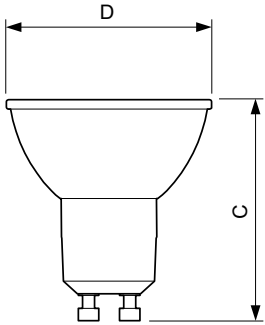

Product data

General Information	
Cap-Base	GU10 [GU10]
EU RoHS compliant	Yes
Nominal Lifetime (Nom)	15000 h
Switching Cycle	50000X
Technical Type	4-35W
Light Technical	
Color Code	840 [CCT of 4000K]
Beam Angle (Nom)	36 °
Luminous Flux (Nom)	270 lm
Luminous Intensity (Nom)	540 cd
Color Designation	Cool White (CW)
Correlated Color Temperature (Nom)	4000 K
Luminous Efficacy (rated) (Nom)	67.00 lm/W
Color Consistency	<6
Color Rendering Index (Nom)	80
LLMF At End Of Nominal Lifetime (Nom)	70 %
Luminous Flux in 90° Cone (Rated)	270 lm
Operating and Electrical	
Input Frequency	50 to 60 Hz
Power (Nom)	4 W

Lamp Current (Nom)	19 mA
Wattage Equivalent	35 W
Starting Time (Nom)	0.5 s
Warm Up Time to 60% Light (Nom)	0.5 s
Power Factor (Nom)	0.7
Voltage (Nom)	220-240 V
Temperature	
T-Case Maximum (Nom)	65 °C
Controls and Dimming	
Dimmable	Yes
Approval and Application	
Energy Efficiency Label (EEL)	A+
Suitable For Accent Lighting	Yes
Energy Consumption kWh/1000 h	4 kWh
Product Data	
Full product code	871869673022500
Order product name	CorePro LEDspot 4-35W GU10 840 36D DIM
EAN/UPC - Product	8718696730225
Order code	929001364002

CorePro LEDspot MV

Numerator - Quantity Per Pack	1
Numerator - Packs per outer box	10
Material Nr. (12NC)	929001364002

Net Weight (Piece)	0.038 kg
--------------------	----------

Dimensional drawing

GU10 230V 4-35W 270lm 36D 4000K GU10 D

Product	D	C
CorePro LEDspot 4-35W GU10 840 36D DIM	50 mm	54 mm

Photometric data

Classic LEDspotMV 35W GU10 840 36D

CorePro LEDspotMV 35W GU10 830 36D CLA

CorePro LEDspotMV 25W GU10 840 36D

CorePro LEDspot MV