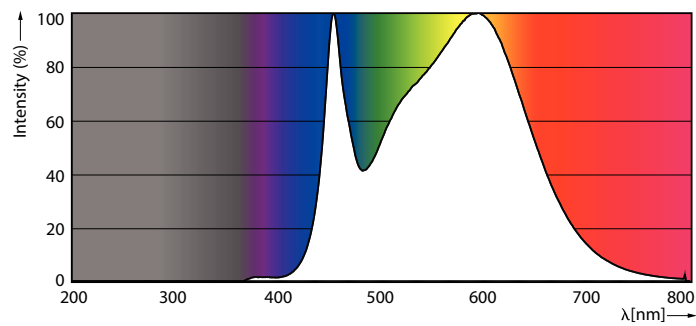

CorePro LEDspotMV 25W GU10 840 36D