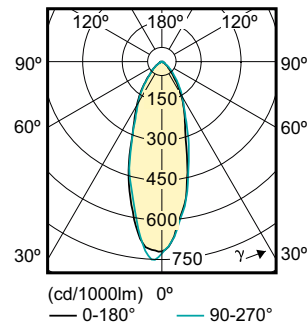

### Product data

General Information	
Cap-Base	GU10 [ GU10]
EU RoHS compliant	Yes
Nominal Lifetime (Nom)	15000 h
Switching Cycle	50000X
Technical Type	5-50W
Light Technical	
Color Code	827 [ CCT of 2700K]
Beam Angle (Nom)	36 °
Luminous Flux (Nom)	350 lm
Luminous Intensity (Nom)	650 cd
Color Designation	Warm White (WW)
Correlated Color Temperature (Nom)	2700 K
Luminous Efficacy (rated) (Nom)	70.00 lm/W
Color Consistency	<6
Color Rendering Index (Nom)	80
LLMF At End Of Nominal Lifetime (Nom)	70 %
Luminous Flux in 90° Cone (Rated)	350 lm
Operating and Electrical	
Input Frequency	50 to 60 Hz

## Dimensional drawing

GU10 230V 5W-50W 385lm 60D 3000K GU10 ND

Product	D	C
CorePro LEDspot 5-50W GU10 827 36D DIM	50 mm	53 mm

## Photometric data

LEDspotMV GU10 MR16 827

LEDspotMV 5.5W-50W GU10 827 36D

LEDspotMV 5.5W-50W GU10 827 36D