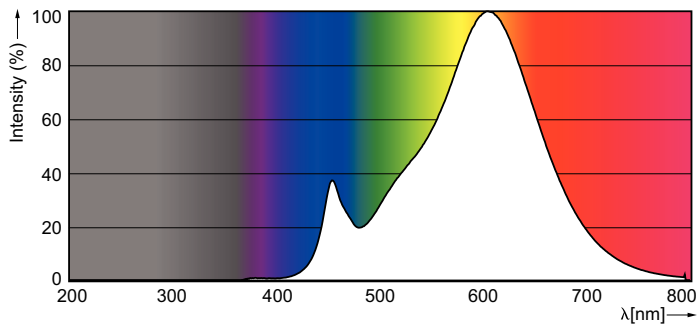

Photometric data

LEDspotMV GU10 MR16 827