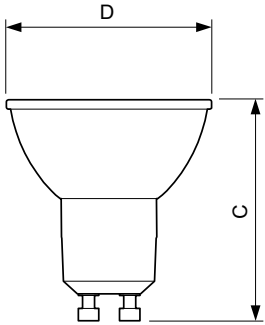

### Product data

General Information	
Cap-Base	GU10 [ GU10]
EU RoHS compliant	Yes
Nominal Lifetime (Nom)	15000 h
Switching Cycle	50000X
Technical Type	5-50W
Light Technical	
Color Code	827 [ CCT of 2700K]
Beam Angle (Nom)	36 °
Luminous Flux (Nom)	350 lm
Luminous Intensity (Nom)	650 cd
Color Designation	Warm White (WW)
Correlated Color Temperature (Nom)	2700 K
Luminous Efficacy (rated) (Nom)	70.00 lm/W
Color Consistency	<6
Color Rendering Index (Nom)	80
LLMF At End Of Nominal Lifetime (Nom)	70 %
Luminous Flux in 90° Cone (Rated)	350 lm
Operating and Electrical	
Input Frequency	50 to 60 Hz

## Dimensional drawing

GU10 230V 5W-50W 385lm 60D 3000K GU10 ND

Product	D	C
CorePro LEDspot 5-50W GU10 827 36D DIM	50 mm	53 mm