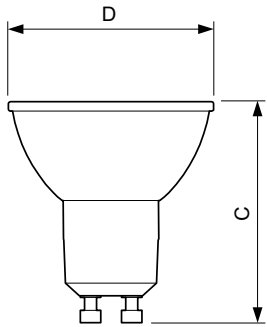

## Dimensional drawing

GU10 230V 5-50W 365lm 36D 3000K GU10 D

Product	D	C
CorePro LEDspot 5-50W GU10 830 36D DIM	50 mm	54 mm