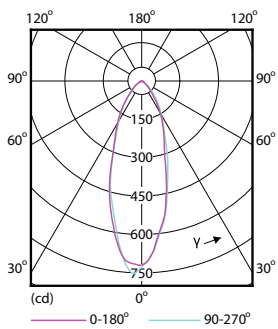

CorePro LEDspotMV 50W GU10 830 36D CLA