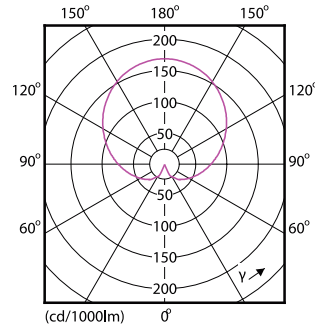

CorePro LEDbulb ND 8-60W A60