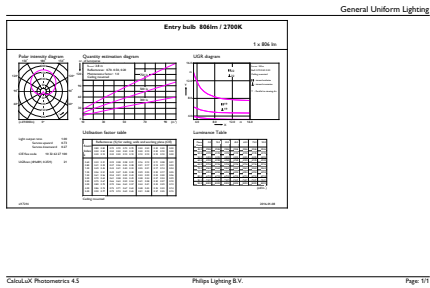

Photometric data

CorePro LEDbulb ND 8-60W A60