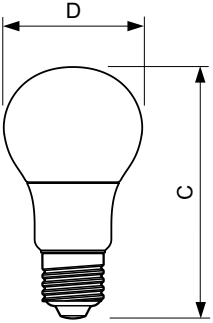

### Product data

| General Information                   |                     |
|---------------------------------------|---------------------|
| Cap-Base                              | E27 [ E27]          |
| EU RoHS compliant                     | Yes                 |
| Nominal Lifetime (Nom)                | 15000 h             |
| Switching Cycle                       | 50000X              |
| Technical Type                        | 8-60W               |
| Light Technical                       |                     |
| Color Code                            | 827 [ CCT of 2700K] |
| Beam Angle (Nom)                      | 200 °               |
| Luminous Flux (Nom)                   | 806 lm              |
| Color Designation                     | Warm White (WW)     |
| Correlated Color Temperature (Nom)    | 2700 K              |
| Luminous Efficacy (rated) (Nom)       | 100.00 lm/W         |
| Color Consistency                     | <6                  |
| Color Rendering Index (Nom)           | 80                  |
| LLMF At End Of Nominal Lifetime (Nom) | 70 %                |
| Operating and Electrical              |                     |
| Input Frequency                       | 50 to 60 Hz         |
| Power (Nom)                           | 8 W                 |
| Lamp Current (Nom)                    | 75 mA               |

|                     |              |
|---------------------|--------------|
| Material Nr. (12NC) | 929001234302 |
| Net Weight (Piece)  | 0.076 kg     |

## Dimensional drawing

Entrybulb A60 230V 8W-60W 2700K E27 ND

| Product                              | D     | C      |
|--------------------------------------|-------|--------|
| CorePro LEDbulb ND 8-60W A60 E27 827 | 60 mm | 110 mm |