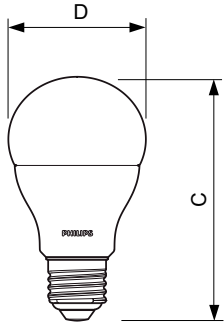

Product data

General Information		Wattage Equivalent	
Cap-Base	E27 [E27]		75 W
EU RoHS compliant	Yes	Starting Time (Nom)	0.5 s
Nominal Lifetime (Nom)	15000 h	Warm Up Time to 60% Light (Nom)	0.5 s
Switching Cycle	50000X	Power Factor (Nom)	0.5
Technical Type	11-75W	Voltage (Nom)	220-240 V
Light Technical		Temperature	
Color Code	827 [CCT of 2700K]	T-Case Maximum (Nom)	80 °C
Beam Angle (Nom)	200 °	Controls and Dimming	
Luminous Flux (Nom)	1055 lm	Dimmable	No
Color Designation	Warm White (WW)	Mechanical and Housing	
Correlated Color Temperature (Nom)	2700 K	Bulb Finish	Frosted
Luminous Efficacy (rated) (Nom)	95.00 lm/W	Approval and Application	
Color Consistency	<6	Energy Efficiency Label (EEL)	A+
Color Rendering Index (Nom)	80	Energy Consumption kWh/1000 h	11 kWh
LLMF At End Of Nominal Lifetime (Nom)	70 %	Product Data	
Operating and Electrical		Full product code	871869649076100
Input Frequency	50 to 60 Hz	Order product name	CorePro LEDbulb ND 11-75W A60 E27 827
Power (Nom)	11 W		
Lamp Current (Nom)	95 mA		

CorePro LEDbulbs

EAN/UPC - Product	8718696490761
Order code	929001234402
Numerator - Quantity Per Pack	1
Numerator - Packs per outer box	10

Material Nr. (12NC)	929001234402
Net Weight (Piece)	0.076 kg

Dimensional drawing

Entry bulb 230V 10.5W-75W 2700K E27 ND

Product	D	C
CorePro LEDbulb ND 11-75W A60 E27 827	60 mm	110 mm

Photometric data

CorePro LEDbulb ND 11-75W A60

CorePro LEDbulb ND 11-75W A60

SDPO_LED Bulb_0021-Spectral Power distribution