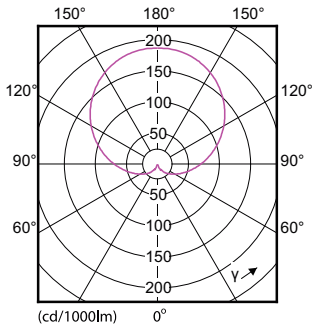

CorePro LEDbulb ND 11-75W A60