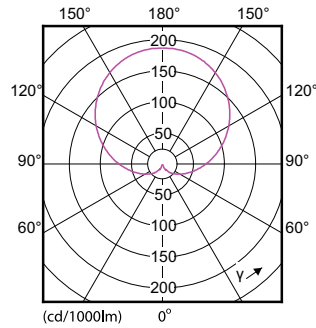

CorePro LEDbulb ND 11-75W A60