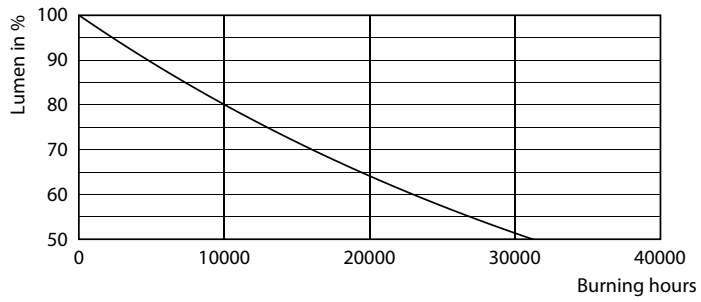

CorePro LEDbulbs

Lifetime

LEDBulb CorePro E27 A60