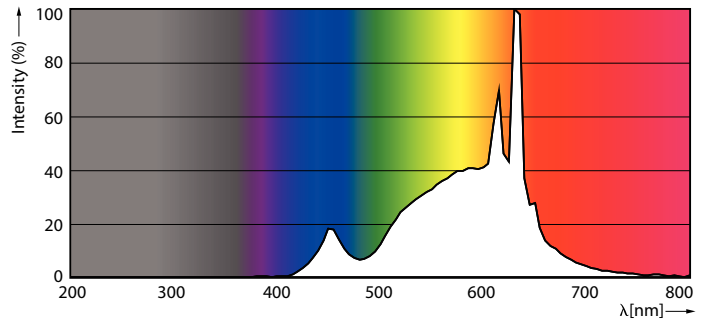

Product data

General Information		Wattage Equivalent	
Cap-Base	B22 [B22]	Wattage Equivalent	40 W
EU RoHS compliant	Yes	Starting Time (Nom)	0.5 s
Nominal Lifetime (Nom)	15000 h	Warm Up Time to 60% Light (Nom)	0.5 s
Switching Cycle	50000X	Power Factor (Nom)	0.9
Technical Type	5-40W	Voltage (Nom)	220-240 V
Light Technical		Temperature	
Color Code	927	T-Case Maximum (Nom)	70 °C
Beam Angle (Nom)	150 °	Controls and Dimming	
Luminous Flux (Nom)	470 lm	Dimmable	Yes
Color Designation	Warm White (WW)	Mechanical and Housing	
Correlated Color Temperature (Nom)	2700 K	Bulb Finish	Frosted
Luminous Efficacy (rated) (Nom)	94.00 lm/W	Approval and Application	
Color Consistency	<6	Energy Efficiency Label (EEL)	A+
Color Rendering Index (Nom)	90	Energy Consumption kWh/1000 h	5 kWh
LLMF At End Of Nominal Lifetime (Nom)	70 %	Product Data	
Operating and Electrical		Full product code	871869966070300
Input Frequency	50 to 60 Hz	Order product name	CorePro LEDbulb D 5-40W A60 B22 927
Power (Nom)	5 W		
Lamp Current (Nom)	30 mA		

D

Product	D	C
CorePro LEDbulb D 5-40W A60 B22 927	60 mm	110 mm

Bulb A60S 230V 5.5-40W 470lm 2700K B22

Photometric data

SYMBOLITE Power Lighting BV Page 10/12

LED Bulb CorePro B22 A60 5W

LED Bulb CorePro E27 A60 5W