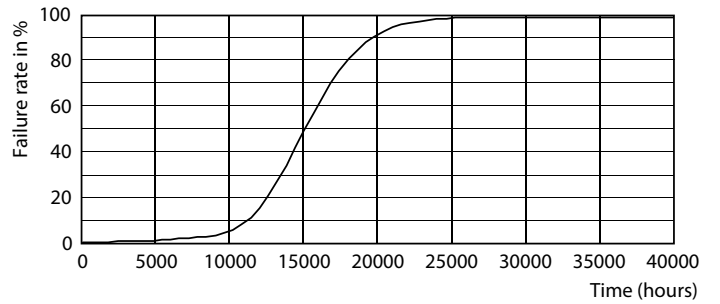

CorePro LEDbulbs

Lifetime

LEDBulb CorePro E27 A60