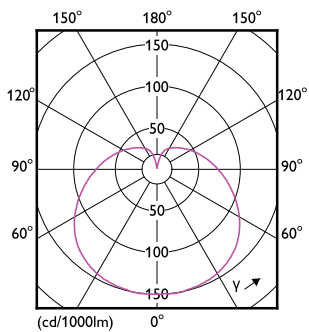

Product data

General Information		Wattage Equivalent	
Cap-Base	B22 [B22]	Wattage Equivalent	40 W
EU RoHS compliant	Yes	Starting Time (Nom)	0.5 s
Nominal Lifetime (Nom)	15000 h	Warm Up Time to 60% Light (Nom)	0.5 s
Switching Cycle	50000X	Power Factor (Nom)	0.9
Technical Type	5-40W	Voltage (Nom)	220-240 V
Light Technical		Temperature	
Color Code	927	T-Case Maximum (Nom)	70 °C
Beam Angle (Nom)	150 °	Controls and Dimming	
Luminous Flux (Nom)	470 lm	Dimmable	Yes
Color Designation	Warm White (WW)	Mechanical and Housing	
Correlated Color Temperature (Nom)	2700 K	Bulb Finish	Frosted
Luminous Efficacy (rated) (Nom)	94.00 lm/W	Approval and Application	
Color Consistency	<6	Energy Efficiency Label (EEL)	A+
Color Rendering Index (Nom)	90	Energy Consumption kWh/1000 h	5 kWh
LLMF At End Of Nominal Lifetime (Nom)	70 %	Product Data	
Operating and Electrical		Full product code	871869966070300
Input Frequency	50 to 60 Hz	Order product name	CorePro LEDbulb D 5-40W A60 B22 927
Power (Nom)	5 W		
Lamp Current (Nom)	30 mA		

D

Product	D	C
CorePro LEDbulb D 5-40W A60 B22 927	60 mm	110 mm

Bulb A60S 230V 5.5-40W 470lm 2700K B22

Photometric data

SYMBOLITE Power Lighting BV Page 10/12

LED Bulb CorePro B22 A60 5W

LED Bulb CorePro E27 A60 5W