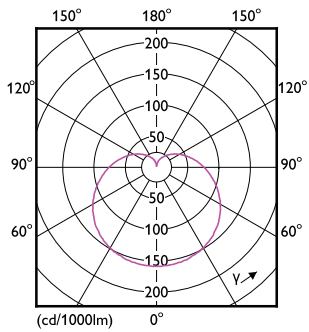

LED Bulb CorePro E27 A60 13W

LED Bulb CorePro E27 A60 13W