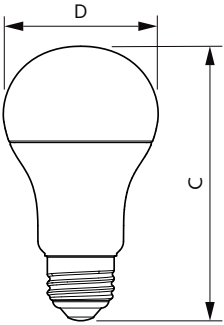

CorePro LEDbulbs

EAN/UPC - Product	8718699660680
Order code	929002069502
Numerator - Quantity Per Pack	1
Numerator - Packs per outer box	10

Material Nr. (12NC)	929002069502
Net Weight (Piece)	0.060 kg

Dimensional drawing

Bulb A60M 13.5-100W 1521lm 2700K E27

Product	D	C
CorePro LEDbulb D 13-100W A60 E27 927	60 mm	110 mm