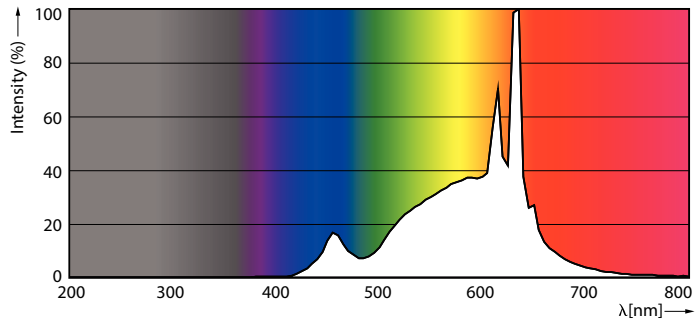

LED Bulb CorePro E27 A60 13W