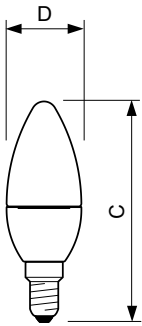

CorePro LED candles and lusters

Mechanical and Housing

Bulb Finish	Clear

Approval and Application

Energy Efficiency Label (EEL)	A+
Energy Consumption kWh/1000 h	4 kWh

Product Data

Full product code	871869650757500

Order product name	Corepro Candle ND 4-25W E14 827 B35 CL
EAN/UPC - Product	8718696507575
Order code	929001142202
Numerator - Quantity Per Pack	1
Numerator - Packs per outer box	10
Material Nr. (12NC)	929001142202
Net Weight (Piece)	0.040 kg

Dimensional drawing

LED ND 4-25W E14 827 220-240V B35 CL

Product

Corepro Candle ND 4-25W E14 827 B35 CL