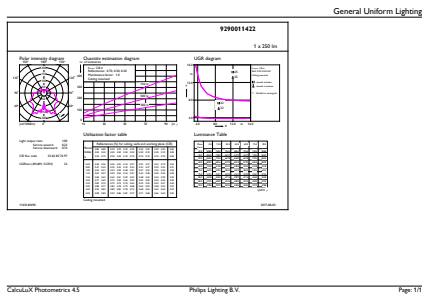

Product data

| General Information | |
|---------------------------------------|---------------------|
| Cap-Base | E14 [E14] |
| EU RoHS compliant | Yes |
| Nominal Lifetime (Nom) | 15000 h |
| Switching Cycle | 50000X |
| Technical Type | 4-25W |
| Light Technical | |
| Color Code | 827 [CCT of 2700K] |
| Luminous Flux (Nom) | 250 lm |
| Color Designation | Warm White (WW) |
| Correlated Color Temperature (Nom) | 2700 K |
| Luminous Efficacy (rated) (Nom) | 62.50 lm/W |
| Color Consistency | <6 |
| Color Rendering Index (Nom) | 80 |
| LLMF At End Of Nominal Lifetime (Nom) | 70 % |

Dimensional drawing

LED ND 4-25W E14 827 220-240V B35 CL

Product

Corepro Candle ND 4-25W E14 827 B35 CL

Photometric data

CorePro LEDcandle 4-25W E14 827 CL B35

CorePro LEDcandle 4-25W E14 827 CL B35

CorePro LED candles and lusters

Photometric data

SDPO_LEDCL_0003-Spectral Power distribution

Lifetime

LEDbulb 60W E14 827 FR B38

LEDbulb 60W E14 827 FR B38