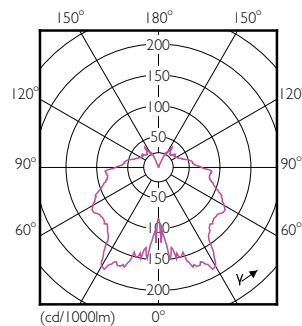

Product data

| General Information | |
|---------------------------------------|---------------------|
| Cap-Base | E14 [E14] |
| EU RoHS compliant | Yes |
| Nominal Lifetime (Nom) | 15000 h |
| Switching Cycle | 50000X |
| Technical Type | 4-25W |
| Light Technical | |
| Color Code | 827 [CCT of 2700K] |
| Luminous Flux (Nom) | 250 lm |
| Color Designation | Warm White (WW) |
| Correlated Color Temperature (Nom) | 2700 K |
| Luminous Efficacy (rated) (Nom) | 62.50 lm/W |
| Color Consistency | <6 |
| Color Rendering Index (Nom) | 80 |
| LLMF At End Of Nominal Lifetime (Nom) | 70 % |

Dimensional drawing

LED ND 4-25W E14 827 220-240V B35 CL

Product

Corepro Candle ND 4-25W E14 827 B35 CL

Photometric data

CorePro LEDcandle 4-25W E14 827 CL B35

CorePro LEDcandle 4-25W E14 827 CL B35

CorePro LED candles and lusters

Photometric data

SDPO_LEDCL_0003-Spectral Power distribution

Lifetime

LEDbulb 60W E14 827 FR B38

LEDbulb 60W E14 827 FR B38