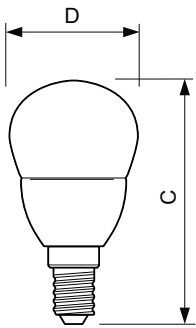

## Dimensional drawing

LED ND 4-25W E14 827 220-240V P45 CL

Product	D	C
Corepro Lustre ND 4-25W E14 827 P45 CL	45 mm	88 mm