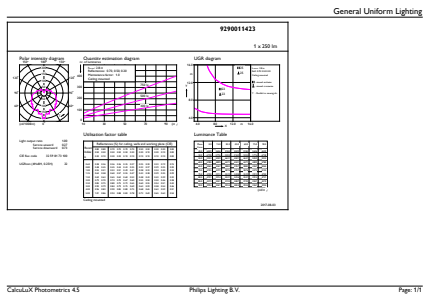

Photometric data

CorePro LEDlustre 4-25W E14 827 CL P45

CorePro LEDlustre 4-25W E14 827 CL P45