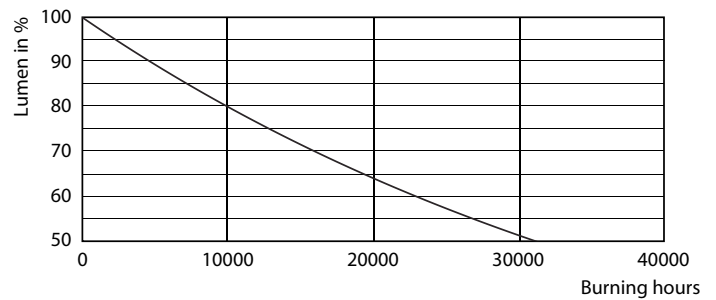

LEDbulb 60W E14 827 FR B38