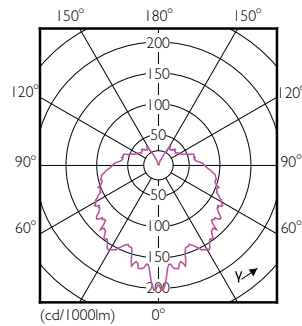

Photometric data

CorePro LEDlustre 4-25W E14 827 CL P45

CorePro LEDlustre 4-25W E14 827 CL P45