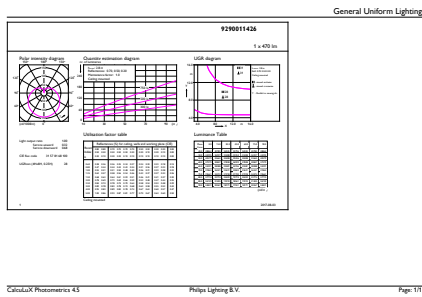

Net Weight (Piece) 0.040 kg

Dimensional drawing

LED ND 5.5-40W E14 827 220-240V P45 CL

Product	D	C
Corepro lustre ND 5.5-40W E14 827 P45 CL	45 mm	88 mm

Photometric data

CorePro LEDlustre 40W E14 827 CL P45 ND