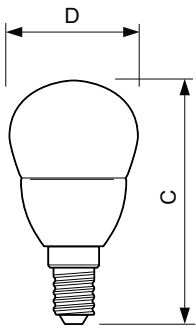

Net Weight (Piece) 0.040 kg

Dimensional drawing

LED ND 5.5-40W E14 827 220-240V P45 CL

Product	D	C
Corepro lustre ND 5.5-40W E14 827 P45 CL	45 mm	88 mm

Photometric data

CorePro LEDlustre 40W E14 827 CL P45 ND