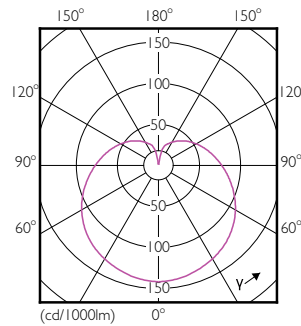

Net Weight (Piece) 0.040 kg

Dimensional drawing

LED ND 5.5-40W E14 827 220-240V P45 CL

Product	D	C
Corepro lustre ND 5.5-40W E14 827 P45 CL	45 mm	88 mm

Photometric data

CorePro LEDlustre 40W E14 827 CL P45 ND