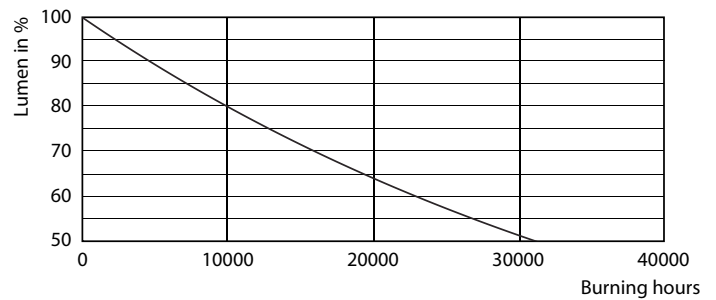

Product data

General Information	
Cap-Base	E14 [E14]
EU RoHS compliant	Yes
Nominal Lifetime (Nom)	15000 h
Switching Cycle	50000X
Technical Type	5.5-40W
Light Technical	
Color Code	827 [CCT of 2700K]
Luminous Flux (Nom)	470 lm
Color Designation	Warm White (WW)
Correlated Color Temperature (Nom)	2700 K
Luminous Efficacy (rated) (Nom)	90.91 lm/W
Color Consistency	<6
Color Rendering Index (Nom)	80
LLMF At End Of Nominal Lifetime (Nom)	70 %

CorePro LEDlustre 40W E14 827 CL P45 ND

CorePro LED candles and lusters

Photometric data

SDPO_LEDLSR_0003-Spectral Power distribution

Lifetime

LEDbulb 60W E14 827 FR B38

LEDbulb 60W E14 827 FR B38