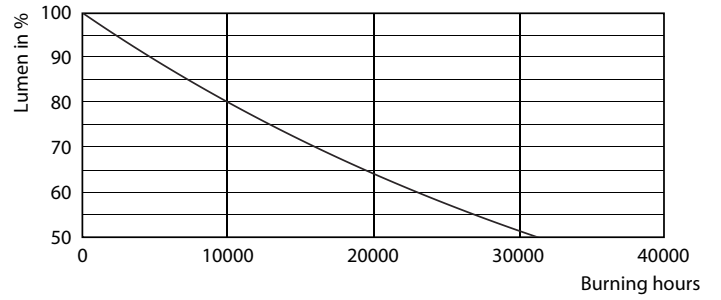

LEDbulb 40W E27 827 CL A60 D