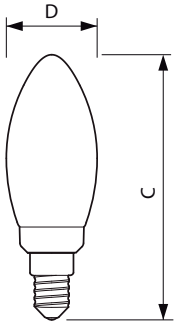

## Dimensional drawing

CandleB35 230V4.5-40W470lm 2700K D Clear

Product	D	C
Classic LEDCandle D 5-40W B35 E14 827 CL	35 mm	103 mm