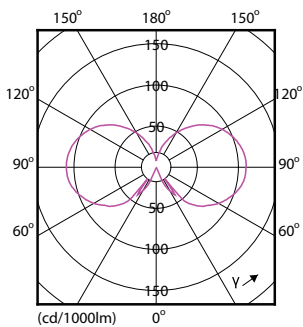

LEDbulb 40W E14 827 CL B35