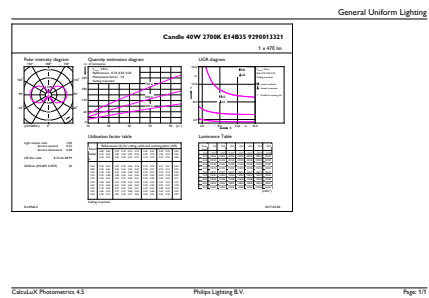

LEDbulb 40W E14 827 CL B35