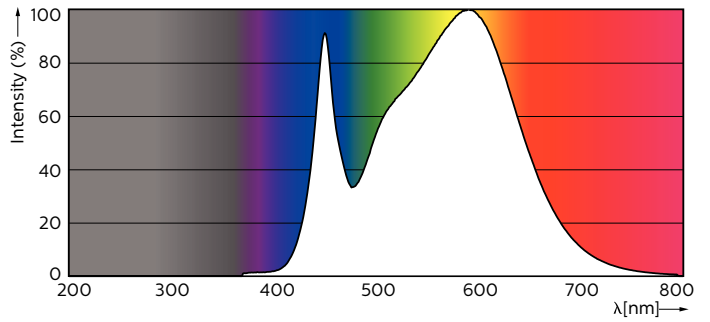

CorePro LEDtube EM/Mains T8

Approval and Application

Energy Efficiency Label (EEL)	A+
Energy Saving Product	Yes
Approval Marks	CE marking RoHS compliance KEMA Keur certificate
Energy Consumption kWh/1000 h	8 kWh

Product Data

Full product code	871869671103300

Order product name	CorePro LEDtube 600mm 8W840
EAN/UPC - Product	8718696711033
Order code	929001338602
Numerator - Quantity Per Pack	1
Numerator - Packs per outer box	10
Material Nr. (12NC)	929001338602
Net Weight (Piece)	0.120 kg

Dimensional drawing

A3

Product	D1	D2	A1	A2	A3
CorePro LEDtube 600mm 8W840	25.7 mm	28 mm	588.5 mm	595.5 mm	602.5 mm

TLED 2ft 8-18W 800lm 4000K G13 Ess-Corep

Photometric data

LEDtube 600mm 8W G13 840 800lm

LEDtube 1500mm 20W G13 840 2200lm