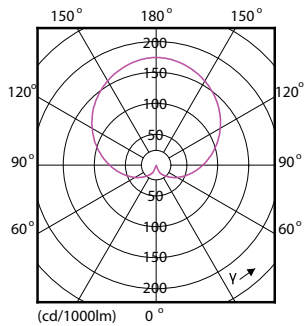

CorePro LEDbulb 100W E27 840 FR A60