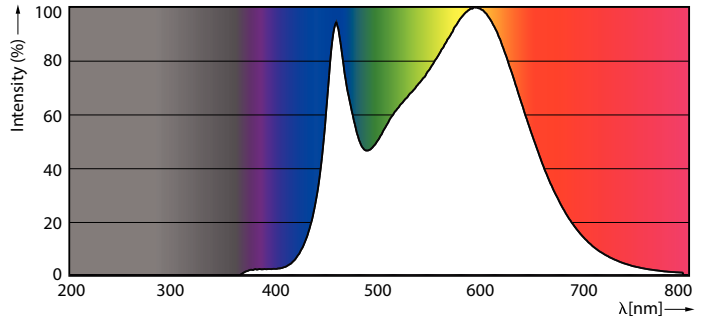

CorePro LEDbulbs

EAN/UPC - Product	8718696510308
Order code	929001312402
Numerator - Quantity Per Pack	1
Numerator - Packs per outer box	10

Material Nr. (12NC)	929001312402
Net Weight (Piece)	0.076 kg

Dimensional drawing

Product	D	C
CorePro LEDbulb ND 12.5-100W A60 E27 840	60 mm	110 mm

A60 220-240V 12.5W-100W 4000K E27 ND

Photometric data

CorePro LEDbulb 100W E27 840 FR A60

CorePro LEDbulb 100W E27 840 FR A60