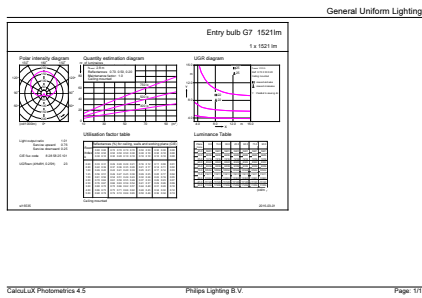

CorePro LEDbulbs

EAN/UPC - Product	8718696510308
Order code	929001312402
Numerator - Quantity Per Pack	1
Numerator - Packs per outer box	10

Material Nr. (12NC)	929001312402
Net Weight (Piece)	0.076 kg

Dimensional drawing

Product	D	C
CorePro LEDbulb ND 12.5-100W A60 E27 840	60 mm	110 mm

A60 220-240V 12.5W-100W 4000K E27 ND

Photometric data

CorePro LEDbulb 100W E27 840 FR A60

CorePro LEDbulb 100W E27 840 FR A60