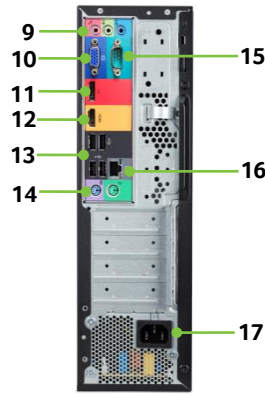

SPECIFICATIONS **Veriton** **X2665G**

Product views	1. Power button 2. One button recovery 3. Optical media drive 4. Two USB 3.1 Gen 1 ports 5. Status LEDs	6. Headphone/speaker jack 7. Microphone-in jack 8. Two USB 3.1 Gen 2 ports 9. Audio jacks 10. VGA port	11. DisplayPort™ 12. HDMI® port 13. Four USB 2.0 ports 14. PS/2 ports 15. COM (Serial) port	16. Ethernet (RJ-45) port 17. Power connector
Operating system^{1,2}	Windows 10 Pro 64-bit Windows 10 Home 64-bit Endless OS			
CPU and chipset¹	9th Generation Intel® Core™ i9 processor, Intel® UHD Graphics 630 9th Generation Intel® Core™ i7 processor, Intel® UHD Graphics 630 9th Generation Intel® Core™ i5 processor, Intel® UHD Graphics 630 9th Generation Intel® Core™ i3 processor, Intel® UHD Graphics 630 Intel® Pentium® Gold processor, Intel® UHD Graphics 630 / 610 Intel® Celeron® processor, Intel® UHD Graphics 610 Chipset: Intel® B365 Express Chipset			
Memory^{1,3,4}	16 GB / 8 GB / 4 GB DDR4 2666 MHz UDIMM Up to 32 GB of Dual-channel DDR4 2666 MHz			
Storage^{1,5}	Hard disk drive • 500 GB 2.5-inch 5400 RPM • 1 TB 2.5-inch 5400 RPM, 7 mm high • 2 TB / 1 TB / 500 GB 3.5-inch 7200 RPM • 512 GB / 256 GB / 128 GB M.2 2280 PCI-E SSD • Intel® Optane Memory 32 GB / 16 GB PCIe M.2 2280			
Optical media drive	8X DVD-RW drive, 9.0 mm slim, tray-load, M-DISC Ready™			
Graphics⁶	NVIDIA® GeForce® GT 720 with 2 GB of DDR3 AMD Radeon™ R7 430, 4 GB GDDR5			
Audio	Integrated high-definition sound			
Communication	WLAN Wireless LAN Intel® 802.11ac Bluetooth FM 9260.NG.WG.NV THP2 M.2 2x2AC MU-MIMO/160Mhz + BT5 2230 non-vPro LAN Gigabit Ethernet			
Expansion slot(s)	PCIe x16 slot: 2 (one slot supports x4 signal) PCIe x1 slot: 1 PCI slot: 1		M.2 slot (for SSD): 1 M.2 slot (for WLAN): 1	
Windows Desktop Apps⁷	• Acer Office Manager • Acer Control Center		• Acer ProShield	
Commercial features	One-button recovery (OBR) Kensington lock slot 100% solid capacitors Hard drive password protection (via BIOS)		PXE (Preboot eExecution Environment) WOL (Wake On Lan) ASF (Alert Standard Format) 2.0 Intrusion alert (via BIOS)	
Commercial selected options⁸	Parallel (printer) port COM (Series) port SD card reader module TPM v2.0 (Trusted Platform Module)		DisplayPort™-to-DVI adapter Dual-channel memory support Internal speaker Dust filter	
Dimensions	102 (W) x 305.08 (D) x 330 (H) mm (4.02 x 12.01 x 12.99 inches)			
Power supply and adapter	Power supply 250 W PFC, auto-sensing, 80PLUS® Platinum, TFX 180 W PFC, auto-sensing, 80PLUS® Platinum, TFX 180 W PFC, auto-sensing, 80PLUS® Bronze, TFX			
System compliance	RoHS, DMI, GS, ENERGY STAR®, PC2001			
Options and accessories	USB keyboard and mouse PS/2 keyboard and mouse			
Certification	BSMI, CE, FCC, CB