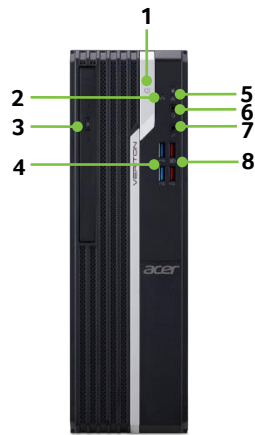

SPECIFICATIONS **Veriton** **X2665G**

Product views	1. Power button 2. One button recovery 3. Optical media drive 4. Two USB 3.1 Gen 1 ports 5. Status LEDs	6. Headphone/speaker jack 7. Microphone-in jack 8. Two USB 3.1 Gen 2 ports 9. Audio jacks 10. VGA port	11. DisplayPort™ 12. HDMI® port 13. Four USB 2.0 ports 14. PS/2 ports 15. COM (Serial) port	16. Ethernet (RJ-45) port 17. Power connector
Operating system^{1,2}	Windows 10 Pro 64-bit Windows 10 Home 64-bit Endless OS			
CPU and chipset¹	9th Generation Intel® Core™ i9 processor, Intel® UHD Graphics 630 9th Generation Intel® Core™ i7 processor, Intel® UHD Graphics 630 9th Generation Intel® Core™ i5 processor, Intel® UHD Graphics 630 9th Generation Intel® Core™ i3 processor, Intel® UHD Graphics 630 Intel® Pentium® Gold processor, Intel® UHD Graphics 630 / 610 Intel® Celeron® processor, Intel® UHD Graphics 610 Chipset: Intel® B365 Express Chipset			
Memory^{1,3,4}	16 GB / 8 GB / 4 GB DDR4 2666 MHz UDIMM Up to 32 GB of Dual-channel DDR4 2666 MHz			
Storage^{1,5}	Hard disk drive • 500 GB 2.5-inch 5400 RPM • 1 TB 2.5-inch 5400 RPM, 7 mm high • 2 TB / 1 TB / 500 GB 3.5-inch 7200 RPM • 512 GB / 256 GB / 128 GB M.2 2280 PCI-E SSD • Intel® Optane Memory 32 GB / 16 GB PCIe M.2 2280			
Optical media drive	8X DVD-RW drive, 9.0 mm slim, tray-load, M-DISC Ready™			
Graphics⁶	NVIDIA® GeForce® GT 720 with 2 GB of DDR3 AMD Radeon™ R7 430, 4 GB GDDR5			
Audio	Integrated high-definition sound			
Communication	WLAN Wireless LAN Intel® 802.11ac Bluetooth FM 9260.NG.WG.NV THP2 M.2 2x2AC MU-MIMO/160Mhz + BT5 2230 non-vPro LAN Gigabit Ethernet			
Expansion slot(s)	PCIe x16 slot: 2 (one slot supports x4 signal) PCIe x1 slot: 1 PCI slot: 1		M.2 slot (for SSD): 1 M.2 slot (for WLAN): 1	
Windows Desktop Apps⁷	• Acer Office Manager • Acer Control Center		• Acer ProShield	
Commercial features	One-button recovery (OBR) Kensington lock slot 100% solid capacitors Hard drive password protection (via BIOS)		PXE (Preboot eExecution Environment) WOL (Wake On Lan) ASF (Alert Standard Format) 2.0 Intrusion alert (via BIOS)	
Commercial selected options⁸	Parallel (printer) port COM (Series) port SD card reader module TPM v2.0 (Trusted Platform Module)		DisplayPort™-to-DVI adapter Dual-channel memory support Internal speaker Dust filter	
Dimensions	102 (W) x 305.08 (D) x 330 (H) mm (4.02 x 12.01 x 12.99 inches)			
Power supply and adapter	Power supply 250 W PFC, auto-sensing, 80PLUS® Platinum, TFX 180 W PFC, auto-sensing, 80PLUS® Platinum, TFX 180 W PFC, auto-sensing, 80PLUS® Bronze, TFX			
System compliance	RoHS, DMI, GS, ENERGY STAR®, PC2001			
Options and accessories	USB keyboard and mouse PS/2 keyboard and mouse			
Certification	BSMI, CE, FCC, CB