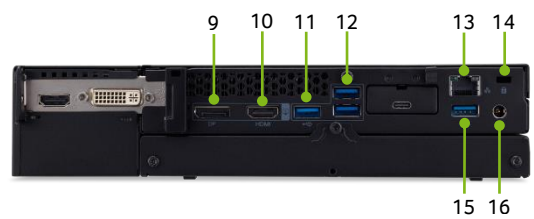

SPECIFICATIONS **Veriton** **N6660G/N4660G**

Product views	1. One button recovery 2. Audio combo jack 3. Microphone/speaker jack 4. USB Type-C™ port 5. USB 3.1 Gen 2 port	6. USB 3.1 Gen 1 port 7. Power button 8. Card reader 9. DisplayPort™ 10. HDMI® port	11. USB 3.1 Gen 1 port 12. Two USB 3.1 Gen 1 ports (N6660G only) or Two USB 2.0 ports (N4660G only)	13. Ethernet (RJ-45) port 14. Kensington lock slot 15. USB 3.1 Gen 1 port 16. Power connector (DC-in)
Operating system^{1,2}	Windows 10 Pro 64-bit Windows 10 Home 64-bit Endless OS			
CPU and chipset¹	9th Generation Intel® Core™ i9 vPro™ / i7 vPro™ / i5 vPro™ processor, Intel® UHD Graphics 630 (N6660G only) 9th Generation Intel® Core™ i9 / i7 / i5 / i3 processor, Intel® UHD Graphics 630 8th Generation Intel® Core™ i7 vPro™ / i5 vPro™ processor, Intel® UHD Graphics 630 (N6660G only) 8th Generation Intel® Core™ i7 / i5 / i3 processor, Intel® UHD Graphics 630 Intel® Pentium® Gold processor, Intel® UHD Graphics 630 / 610 Intel® Celeron® processor, Intel® UHD Graphics 610 Chipset: Intel® Q370 Express Chipset (N6660G only) Intel® B360 Express Chipset (N4660G only)			
Memory^{1,3,4}	16 GB / 8 GB / 4 GB DDR4 2666 MHz soDIMM Up to 32 GB of Dual-channel DDR4 2666 MHz			
Storage^{1,5}	Hard disk drive • 2 TB / 500 GB 2.5-inch 5400 RPM • 1 TB 2.5-inch 5400 RPM, 7 mm high • 1024 GB / 512 GB / 256 / 128 GB M.2 2280 PCI-E SSD • 256 GB / 128 GB 2.5-inch Solid State Drive • 512 GB 2.5" SATA 3 SSD • Intel® Optane Memory 32GB / 16GB PCIe M.2 2280			
Optical media drive	8X Super-Multi drive, 9.0 mm slim, tray-load			
Graphics⁶	NVIDIA® GeForce® GT 720 with 2 GB of DDR3 AMD Radeon™ R7 430, 2 GB GDDR5 Integrated high-definition sound			
Audio	Integrated high-definition sound			
Communication	WLAN 802.11ac/a/b/g/n, aggregate bandwidth up to 1.73 Gbps Bluetooth® 5.0		LAN Gigabit Ethernet	
Expansion slot(s)	PCIe x16 slot: 0, 1 M.2 slot (For SSD): 2 M.2 slot (For WLAN): 1			
Windows Desktop Apps⁷	• Acer Office Manager • Acer Control Center • Acer ProShield		• Intel® Unite (N6660G only) • CyberLink® PowerDVD™	
Commercial Features^{8,9}	Intrusion alert (via BIOS) One-button recovery (OBR) Kensington lock slot 100% solid capacitors Hard drive password protection (via BIOS) DASH 1.1 (N4660G only)		Intel® Active Management Technology (N6660G only) Intel® vPro™ Technology (N6660G only) PXE (Preboot eXecution Environment) TPM v2.0 (Trusted Platform Module) WOL (Wake On Lan) RAID support (via BIOS) (N6660G only)	
Commercial selected options¹⁰	COM (Series) port DisplayPort™-to-DVI adapter VESA mounting kit Additional USB 3.1 Gen 1 port (N6660G only) Additional USB 2.0 port (N4660G only) Internal speaker		SD card reader module Parallel (printer) port Additional 2nd HDMI® port Additional 2nd DisplayPort™ USB 3.1 Gen 1 Type-C port supporting data transfer, USB charger and video out (N6660G only)	
Dimensions	192 (W) x 204 (D) x 33.2 (H) mm (7.56 x 8.03 x 1.31 inches) 192 (W) x 204 (D) x 53 (H) mm (7.56 x 8.03 x 2.09 inches) 249 (W) x 204 (D) x 53 (H) mm (9.8 x 8.03 x 2.09 inches)			
Power supply and battery	3-pin 135 W AC adapter 3-pin 90 W AC adapter		3-pin 65 W AC adapter	
System compliance	RoHS, DMI, GS, ENERGY STAR®, PC2001			
Options and accessories	Wireless (2.4 GHz RF) keyboard and mouse USB keyboard and mouse			
Certification	BSMI, VCCI, CE, FCC, CB MIL-STD 810G (N4660G only)			
1.	Specifications vary depending on model.	7.	Bundled software may vary depending on hardware configuration, OS and regional availability.	
2.	64-bit software is required to enjoy the advantages of 64-bit processing.	8.	Intel® vPro™ technology is sophisticated and requires setup and activation. Availability of features and results will depend upon the setup and configuration of your hardware, software, and IT environments. To learn more visit: www.intel.com/content/www/us/en/architecture-and-technology/vpro/vpro-technology-general.html.	
3.	A 64-bit operating system is required to enjoy the ultimate performance of 4 GB or higher memory.	9.	Intel® AMT is a feature of Intel® Core™ processors with Intel® vPro™ Technology.	
4.	Memory speed may vary, depending on the CPU, chipset or memory fitted.	10.	Only one of the additional options can be selected.	
5.	1 GB is 1 billion bytes. Actual formatted capacity is less and may vary depending on preloaded materials and operating environment. Recovery Management uses a portion of the stated hard disk capacity as dedicated backup space.			
6.	Total available graphics memory comprises dedicated video memory, system memory, and shared system memory. This figure will vary depending on system memory, installed drivers, BIOS settings and other factors.