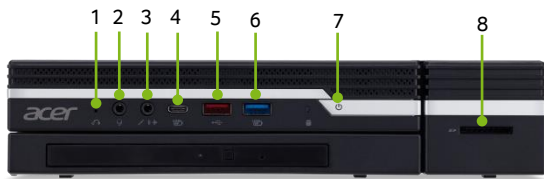

SPECIFICATIONS **Veriton** **N6660G/N4660G**

Product views	1. One button recovery 2. Audio combo jack 3. Microphone/speaker jack 4. USB Type-C™ port 5. USB 3.1 Gen 2 port	6. USB 3.1 Gen 1 port 7. Power button 8. Card reader 9. DisplayPort™ 10. HDMI® port	11. USB 3.1 Gen 1 port 12. Two USB 3.1 Gen 1 ports (N6660G only) or Two USB 2.0 ports (N4660G only)	13. Ethernet (RJ-45) port 14. Kensington lock slot 15. USB 3.1 Gen 1 port 16. Power connector (DC-in)
Operating system^{1,2}	Windows 10 Pro 64-bit Windows 10 Home 64-bit Endless OS			
CPU and chipset¹	9th Generation Intel® Core™ i9 vPro™ / i7 vPro™ / i5 vPro™ processor, Intel® UHD Graphics 630 (N6660G only) 9th Generation Intel® Core™ i9 / i7 / i5 / i3 processor, Intel® UHD Graphics 630 8th Generation Intel® Core™ i7 vPro™ / i5 vPro™ processor, Intel® UHD Graphics 630 (N6660G only) 8th Generation Intel® Core™ i7 / i5 / i3 processor, Intel® UHD Graphics 630 Intel® Pentium® Gold processor, Intel® UHD Graphics 630 / 610 Intel® Celeron® processor, Intel® UHD Graphics 610 Chipset: Intel® Q370 Express Chipset (N6660G only) Intel® B360 Express Chipset (N4660G only)			
Memory^{1,3,4}	16 GB / 8 GB / 4 GB DDR4 2666 MHz soDIMM Up to 32 GB of Dual-channel DDR4 2666 MHz			
Storage^{1,5}	Hard disk drive • 2 TB / 500 GB 2.5-inch 5400 RPM • 1 TB 2.5-inch 5400 RPM, 7 mm high • 1024 GB / 512 GB / 256 / 128 GB M.2 2280 PCI-E SSD • 256 GB / 128 GB 2.5-inch Solid State Drive • 512 GB 2.5" SATA 3 SSD • Intel® Optane Memory 32GB / 16GB PCIe M.2 2280			
Optical media drive	8X Super-Multi drive, 9.0 mm slim, tray-load			
Graphics⁶	NVIDIA® GeForce® GT 720 with 2 GB of DDR3 AMD Radeon™ R7 430, 2 GB GDDR5 Integrated high-definition sound			
Audio	Integrated high-definition sound			
Communication	WLAN 802.11ac/a/b/g/n, aggregate bandwidth up to 1.73 Gbps Bluetooth® 5.0		LAN Gigabit Ethernet	
Expansion slot(s)	PCIe x16 slot: 0, 1 M.2 slot (For SSD): 2 M.2 slot (For WLAN): 1			
Windows Desktop Apps⁷	• Acer Office Manager • Acer Control Center • Acer ProShield		• Intel® Unite (N6660G only) • CyberLink® PowerDVD™	
Commercial Features^{8,9}	Intrusion alert (via BIOS) One-button recovery (OBR) Kensington lock slot 100% solid capacitors Hard drive password protection (via BIOS) DASH 1.1 (N4660G only)		Intel® Active Management Technology (N6660G only) Intel® vPro™ Technology (N6660G only) PXE (Preboot eXecution Environment) TPM v2.0 (Trusted Platform Module) WOL (Wake On Lan) RAID support (via BIOS) (N6660G only)	
Commercial selected options¹⁰	COM (Series) port DisplayPort™-to-DVI adapter VESA mounting kit Additional USB 3.1 Gen 1 port (N6660G only) Additional USB 2.0 port (N4660G only) Internal speaker		SD card reader module Parallel (printer) port Additional 2nd HDMI® port Additional 2nd DisplayPort™ USB 3.1 Gen 1 Type-C port supporting data transfer, USB charger and video out (N6660G only)	
Dimensions	192 (W) x 204 (D) x 33.2 (H) mm (7.56 x 8.03 x 1.31 inches) 192 (W) x 204 (D) x 53 (H) mm (7.56 x 8.03 x 2.09 inches) 249 (W) x 204 (D) x 53 (H) mm (9.8 x 8.03 x 2.09 inches)			
Power supply and battery	3-pin 135 W AC adapter 3-pin 90 W AC adapter		3-pin 65 W AC adapter	
System compliance	RoHS, DMI, GS, ENERGY STAR®, PC2001			
Options and accessories	Wireless (2.4 GHz RF) keyboard and mouse USB keyboard and mouse			
Certification	BSMI, VCCI, CE, FCC, CB MIL-STD 810G (N4660G only)			
1.	Specifications vary depending on model.	7.	Bundled software may vary depending on hardware configuration, OS and regional availability.	
2.	64-bit software is required to enjoy the advantages of 64-bit processing.	8.	Intel® vPro™ technology is sophisticated and requires setup and activation. Availability of features and results will depend upon the setup and configuration of your hardware, software, and IT environments. To learn more visit: www.intel.com/content/www/us/en/architecture-and-technology/vpro/vpro-technology-general.html.	
3.	A 64-bit operating system is required to enjoy the ultimate performance of 4 GB or higher memory.	9.	Intel® AMT is a feature of Intel® Core™ processors with Intel® vPro™ Technology.	
4.	Memory speed may vary, depending on the CPU, chipset or memory fitted.	10.	Only one of the additional options can be selected.	
5.	1 GB is 1 billion bytes. Actual formatted capacity is less and may vary depending on preloaded materials and operating environment. Recovery Management uses a portion of the stated hard disk capacity as dedicated backup space.			
6.	Total available graphics memory comprises dedicated video memory, system memory, and shared system memory. This figure will vary depending on system memory, installed drivers, BIOS settings and other factors.