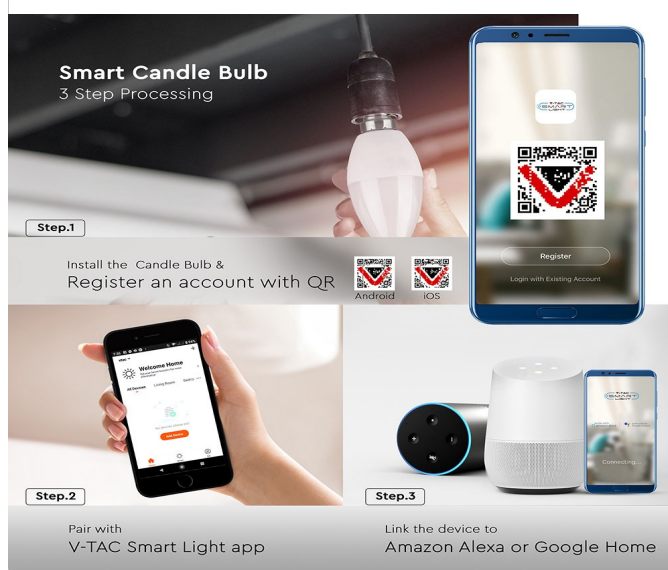

BULBS SMART LIGHT

WiFi-supported home solutions to convert any device into a smart device, and ultimately convert any home into a smart home. Have a systematic, unified control on all your smart devices through the official V-TAC app, Amazon Alexa, and Google Home.

One brand, endless solutions..testing

SKU: 2754 - 1263 940

[View more details](#)