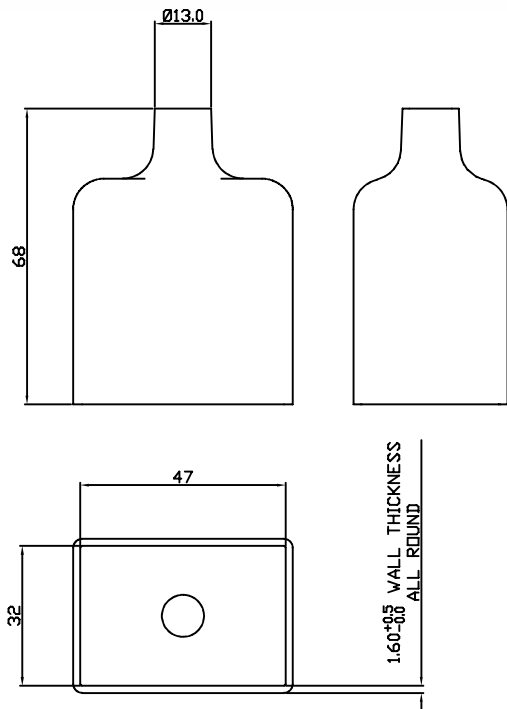

CLIFF

PVC BOOT

A safety boot for use with power sockets. Made from soft PVC.

Part No: **CL1919Z**